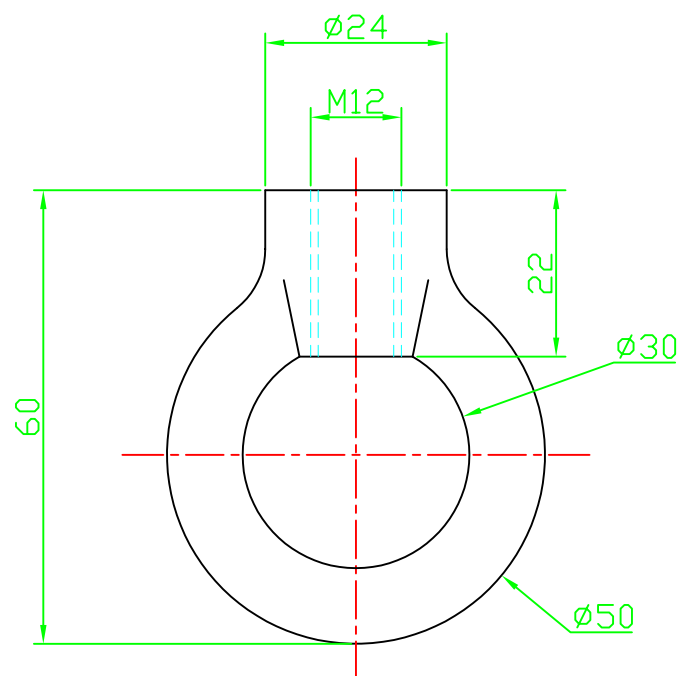

1	Base Plate	1	
2	Moving Plate	1	
3	Eye Bolt	1	1/2"-12
4	Hexagon socket countersunk flat headcap screws	1	
5	Hoisting-ring Nut	1	M12
6	Wing-Nut	1	1/2"-12
7	Washer	1	12
8	Spring-Pin	2	10X45

10643 Glenoaks Blvd.
 Pacoima, CA 91331
 Tel: +1 818.899.8818
 Fax: +1 818.899.8813
 Email: tmb-info@tmb.com