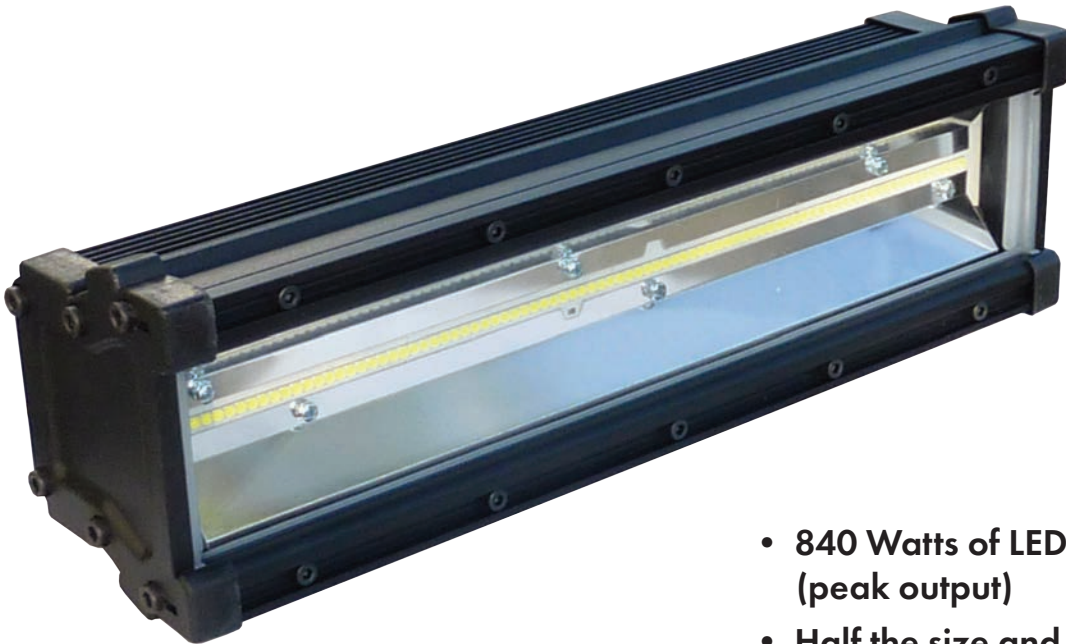

Powerful LED Strobes with the look and feel of xenon!

- 840 Watts of LED brightness! (peak output)
- Half the size and one-fourth the power consumption of conventional strobes. Weighs less than 5 lbs!
- Uses same control modes and fixture personalities as other popular strobes
- No lamp replacement
- DMX512 control with RDM
- 2400Hz flicker free modes included

Beijing
+86 10.8492.1587

Toronto
+1 519.538.0888

Specifications	
Light Sources	84 CREE® LEDs
Colour	White
Colour Temperature	>5700K
Control	DMX 512A, RDM
Cooling	Convection
Operating Temperature	-20 °C - +40 °C
DMX Channels	1, 3, 4
DMX Connectors	XLR 5-Pin M/F In/Out
Mains Power	100-240 VAC Universal Input, 50/60 Hz
Peak Output Power	840 W
Max. Power Consumption	420 W
Power Connectors	PowerCon 20 A In
IP Rating	IP20
Unit Dimensions (LxWxH)	13.5 x 4.1x 3.4 in [342 x 103.9 x 86.5 mm]
Shipping Dimensions (LxWxH)	17 x 8 x 9 in [432 x 203 x 229 mm]
Unit Weight	5.95 lb [2.7 kg]
Shipping weight	8 lb [3.63 kg]

Ordering Codes	
Ordering Code	Item
SOLSLDW840	SoLED fixture
SOLSLDSTAND	SoLED Stand

Specifications and features are subject to change without notice.