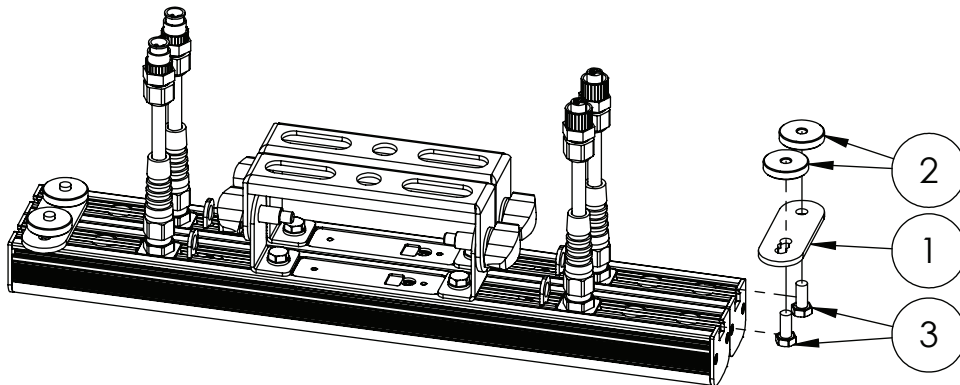

Solaris Mozart LR Joiners

Horizontal Joining

ITEM NO.	PartNo	DESCRIPTION	QTY.
1	SOLMOZARTLRJL	Mozart LR Linear Joiner	1
2	002.11.467.06	Knurled Nut, DIN 467-6 (ZP)	2

Vertical Joining

ITEM NO.	PartNo	DESCRIPTION	QTY.
1	SOLMOZARTLRJ66	Mozart LR Joiner 66.5 mm	2
2	002.11.467.06	Knurled Nut, DIN 467-6 (ZP)	4
3	002.11.0933.0614	Hex Head Bolt With Full Thread, DIN 933 M6x14 (ZP)	4