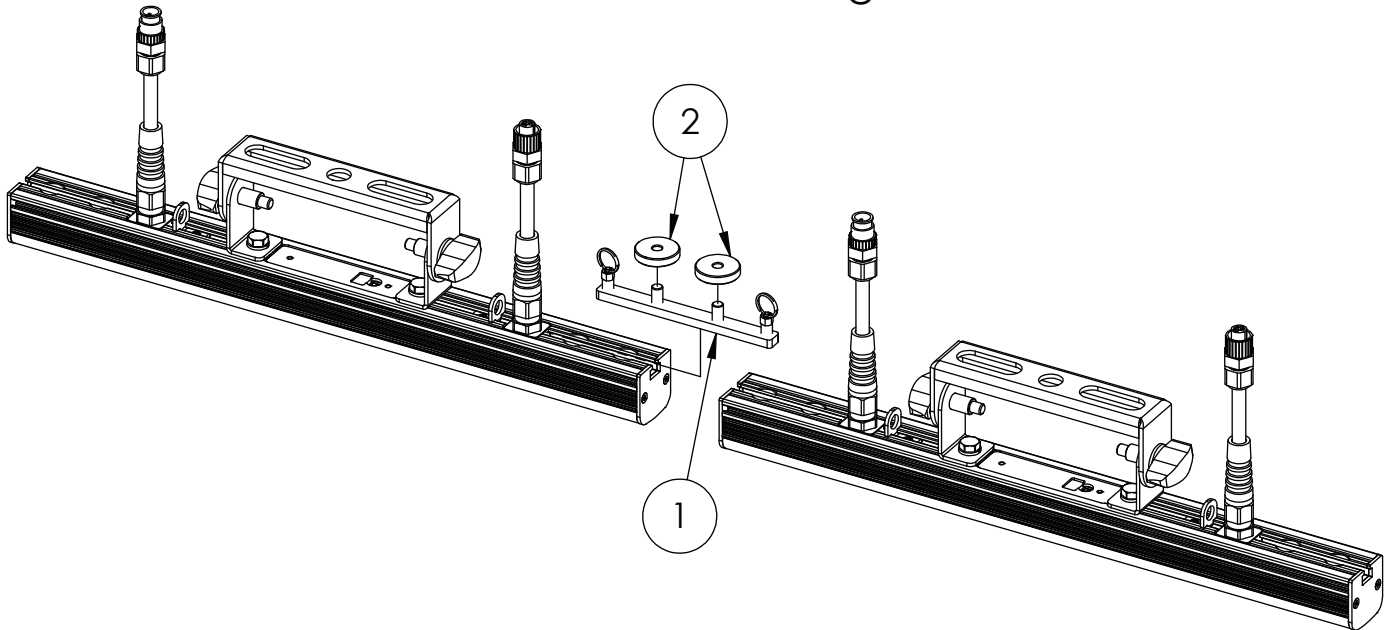

Solaris Mozart LR Joiners

Horizontal Joining

ITEM NO.	PartNo	DESCRIPTION	QTY.
1	SOLMOZARTLRJL	Mozart LR Linear Joiner	1
2	002.11.467.06	Knurled Nut, DIN 467-6 (ZP)	2

Vertical Joining

ITEM NO.	PartNo	DESCRIPTION	QTY.
1	SOLMOZARTLRJ66	Mozart LR Joiner 66.5 mm	2
2	002.11.467.06	Knurled Nut, DIN 467-6 (ZP)	4
3	002.11.0933.0614	Hex Head Bolt With Full Thread, DIN 933 M6x14 (ZP)	4