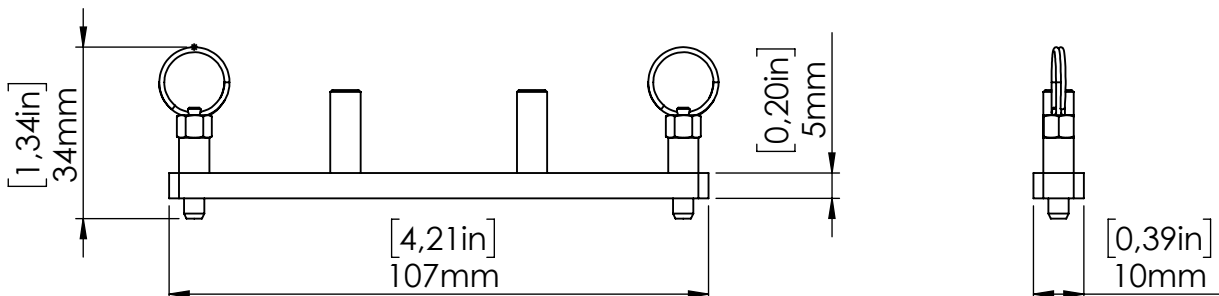

Solaris Mozart LR Joiners

SOLMOZARTLRJL

Mozart LR Joiner Linear

SOLMOZARTLRJ66

Mozart LR Joiner 66.5 mm

Solaris Mozart LR Joiners

SOLMOZARTLRJ99

Mozart LR Joiner 99 mm