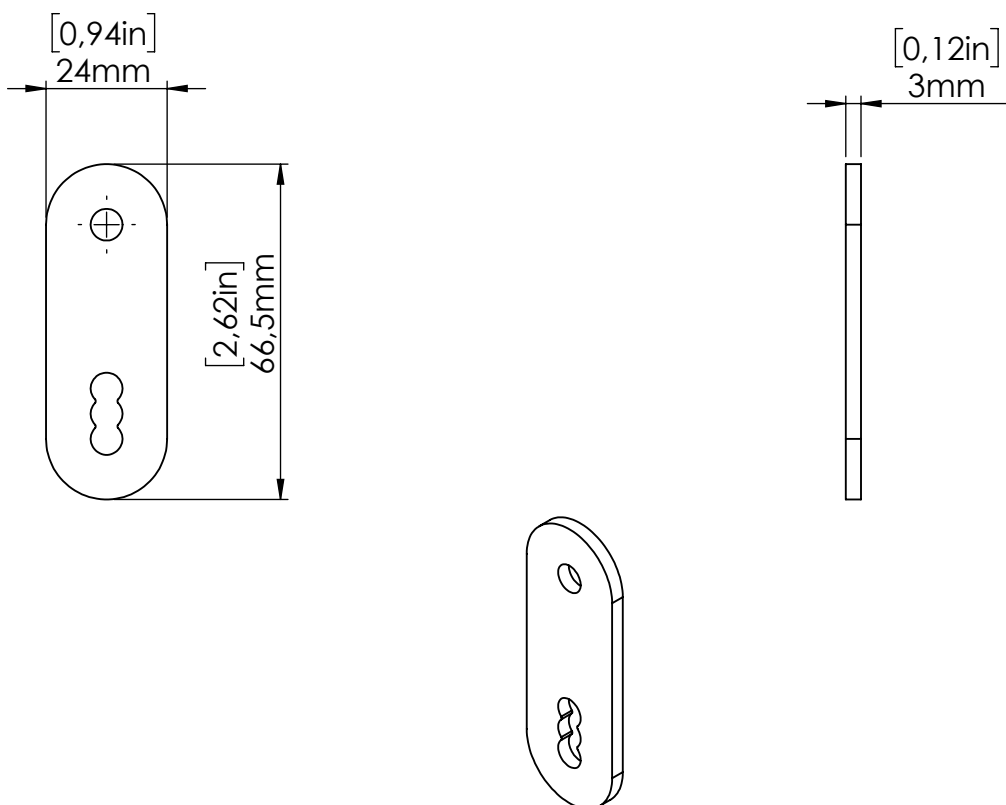

Solaris Mozart LR Joiners

SOLMOZARTLRJL

Mozart LR Joiner Linear

SOLMOZARTLRJ66

Mozart LR Joiner 66.5 mm

Solaris Mozart LR Joiners

SOLMOZARTLRJ99

Mozart LR Joiner 99 mm