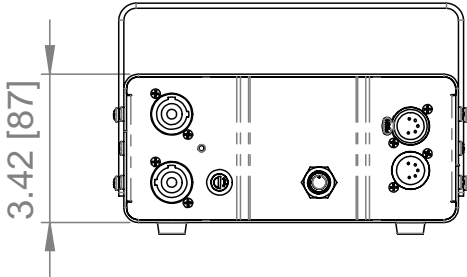

Dimensions in Millimeters [inches]

Unified power and control for all Solaris Mozart fixtures over a single cable

PortableMount 1-Output Drive
PPMO10PSUP

RackMount 4-Output Drive
PPMO40PSU

Specifications

Model	PortableMount 1-Output	RackMount 4-Output
Part Number	PPMO10PSUP	PPMO40PSU
Number of Mozart fixtures connected	10 max. depending on fixture	40 max. 10 per output depending on fixture
Control Protocol	DMX 512A + RDM	DMX 512A + RDM, ArtNet, sACN (E1.31)
DMX Connectors		In/Thru - XLR 5-pin M/F
Ethernet Connectors	N/A	2x Neutrik EtherCon RJ45
Power Input		100-240 VAC 50-60 Hz
Power Consumption	200 W max.	1200 W max.
Power Connectors	PowerCon 20A IN/THRU	PowerCon 20A IN
DC Power Out		48 VDC
Fixture Control/Power Connectors	1x Out - Amphenol Sensor M12	4x Out - Amphenol Sensor M12
Max. Fixture Cable Length	328 ft. [100 m] per output with fixtures at any interval.	
Cooling	Convection	Forced Air
Unit Dimensions (HxWxD)	4.7 x 8 x 10.7 in [120 x 202 x 272 mm] with yoke 3.4 x 8 x 10.7 in [87 x 202 x 272 mm] without yoke	19 x 3.5 x 12 in [482.6 x 88.1 x 304 mm]
Shipping Dimensions (HxWxD)	7.3 x 10.25 x 13.5 in [186 x 261 x 343 mm]	20.75 x 7.5 x 15.75 in [527 x 191 x 400 mm]
Unit Weight	9.85 lb [4.46 kg]	17.25 lb [7.8 kg]
Shipping Weight	10.65 lb [4.82 kg]	19.10 lb [8.6 kg]

Dimensions in inches [millimeters]