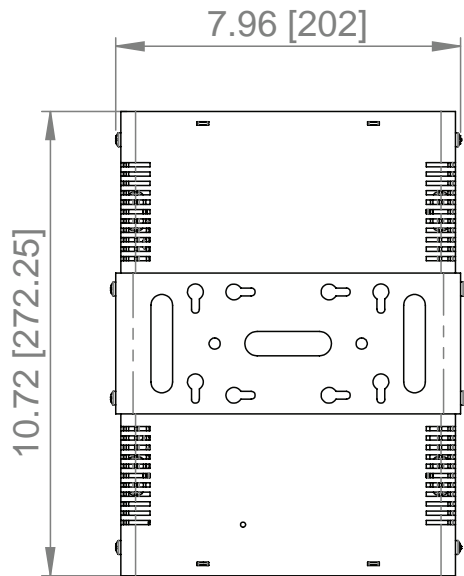

Dimensions in Millimeters [inches]

Unified power and control for all Solaris Mozart fixtures over a single cable

PortableMount 1-Output Drive
PPMO10PSUP

RackMount 4-Output Drive
PPMO40PSU

Specifications

Model	PortableMount 1-Output	RackMount 4-Output
Part Number	PPMO10PSUP	PPMO40PSU
Number of Mozart fixtures connected	10 max. depending on fixture	40 max. 10 per output depending on fixture
Control Protocol	DMX 512A + RDM	DMX 512A + RDM, ArtNet, sACN (E1.31)
DMX Connectors		In/Thru - XLR 5-pin M/F
Ethernet Connectors	N/A	2x Neutrik EtherCon RJ45
Power Input		100-240 VAC 50-60 Hz
Power Consumption	200 W max.	1200 W max.
Power Connectors	PowerCon 20A IN/THRU	PowerCon 20A IN
DC Power Out		48 VDC
Fixture Control/Power Connectors	1x Out - Amphenol Sensor M12	4x Out - Amphenol Sensor M12
Max. Fixture Cable Length	328 ft. [100 m] per output with fixtures at any interval.	
Cooling	Convection	Forced Air
Unit Dimensions (HxWxD)	4.7 x 8 x 10.7 in [120 x 202 x 272 mm] with yoke 3.4 x 8 x 10.7 in [87 x 202 x 272 mm] without yoke	19 x 3.5 x 12 in [482.6 x 88.1 x 304 mm]
Shipping Dimensions (HxWxD)	7.3 x 10.25 x 13.5 in [186 x 261 x 343 mm]	20.75 x 7.5 x 15.75 in [527 x 191 x 400 mm]
Unit Weight	9.85 lb [4.46 kg]	17.25 lb [7.8 kg]
Shipping Weight	10.65 lb [4.82 kg]	19.10 lb [8.6 kg]

Dimensions in inches [millimeters]