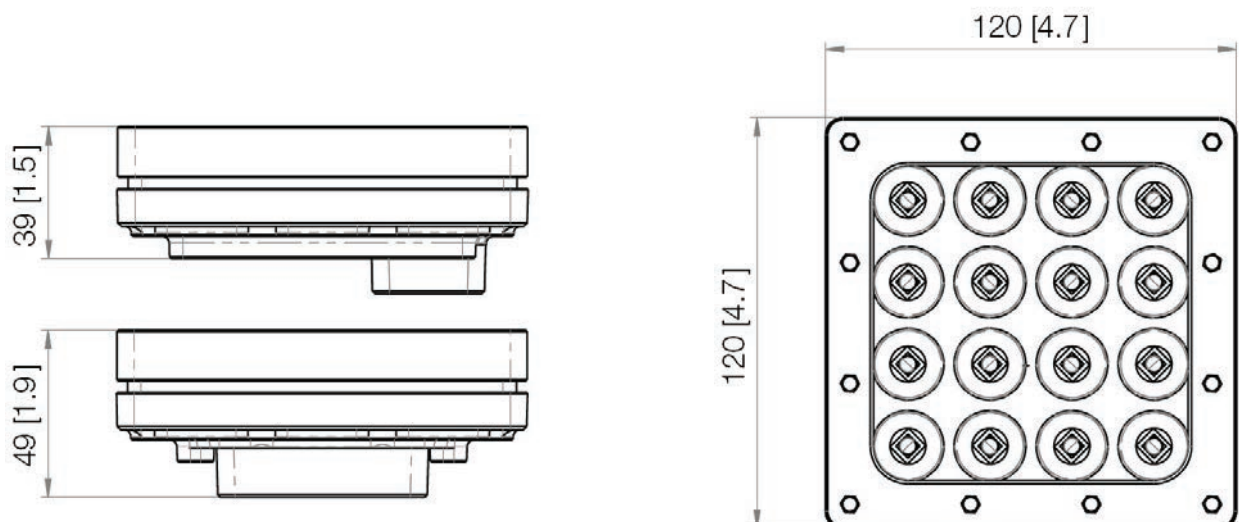

Specifications	
Part Number	SOLMOZARTFLR
LED Light sources	16 CREE®
Pixels per fixture	1, 4, or 16
DMX Channels per fixture	3, 4, 12, 16, 48, or 64
Fixtures per Drive Output	8 max. in Normal Mode 5 max. in HiPower Mode
Beam Spread	36°
Color LEDs	RGBW
Average color wavelength (manufacturer rated)	red: 620-630 nm green: 520-530 nm blue: 450-460 nm
Refresh rate	1200 Hz
Intensity Control	8bit
Control	DMX-512A, RDM
DC Power	48V
Power Consumption	25W
Cooling	Convection
IP Rating	IP54
Operating Temperature	-20°C to +40°C
Control/Power Connectors	In/Out - Amphenol Sensor M12
Unit Dimensions (HxWxD)	4.7 x 4.7 x 1.9 in [120 x 120 x 49 mm]
Shipping Dimensions (HxWxD)	5 x 6.5 x 6.75 in [127 x 165 x 172 mm]
Unit Weight	2.20 lb [1.0 kg]
Shipping weight	2.45 lb [1.1 kg]

Ordering Codes	
Ordering Code	Item
SOLMOZARTFLR	Mozart FLR fixture
SOLMOKASMER	Kasmer w/diffusion sheet
PPMO10PSUP	PortableMount 1-Output Drive
PPMO40PSU	RackMount 4-Output Drive
ZMOZEXT3P5	Solaris Mozart cable, IP68, 5 ft
ZMOZEXT3P10	Solaris Mozart cable, IP68, 10 ft
ZMOZEXT3P25	Solaris Mozart cable, IP68, 25 ft
ZMOZEXT3P50	Solaris Mozart cable, IP68, 50 ft
ZMOZEXT3P100	Solaris Mozart cable, IP68, 100 ft
PP2RMKITLS	2U RackMount Kit for PortableMount Drive

Dimensions in Millimeters [inches]