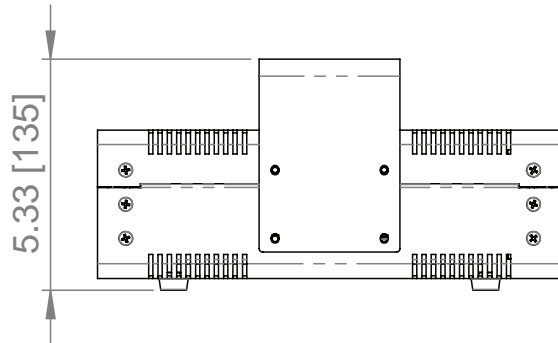

Dimensions in Millimeters [inches]

Unified power and control for all Solaris Mozart fixtures over a single cable

PortableMount 1-Output Drive
PPMO10PSUP

RackMount 4-Output Drive
PPMO40PSU

Specifications

Model	PortableMount 1-Output	RackMount 4-Output
Part Number	PPMO10PSUP	PPMO40PSU
Number of Mozart fixtures connected	10 max. depending on fixture	40 max. 10 per output depending on fixture
Control Protocol	DMX 512A + RDM	DMX 512A + RDM, ArtNet, sACN (E1.31)
DMX Connectors		In/Thru - XLR 5-pin M/F
Ethernet Connectors	N/A	2x Neutrik EtherCon RJ45
Power Input		100-240 VAC 50-60 Hz
Power Consumption	200 W max.	1200 W max.
Power Connectors	PowerCon 20A IN/THRU	PowerCon 20A IN
DC Power Out		48 VDC
Fixture Control/Power Connectors	1x Out - Amphenol Sensor M12	4x Out - Amphenol Sensor M12
Max. Fixture Cable Length	328 ft. [100 m] per output with fixtures at any interval.	
Cooling	Convection	Forced Air
Unit Dimensions (HxWxD)	4.7 x 8 x 10.7 in [120 x 202 x 272 mm] with yoke 3.4 x 8 x 10.7 in [87 x 202 x 272 mm] without yoke	19 x 3.5 x 12 in [482.6 x 88.1 x 304 mm]
Shipping Dimensions (HxWxD)	7.3 x 10.25 x 13.5 in [186 x 261 x 343 mm]	20.75 x 7.5 x 15.75 in [527 x 191 x 400 mm]
Unit Weight	9.85 lb [4.46 kg]	17.25 lb [7.8 kg]
Shipping Weight	10.65 lb [4.82 kg]	19.10 lb [8.6 kg]

Dimensions in inches [millimeters]