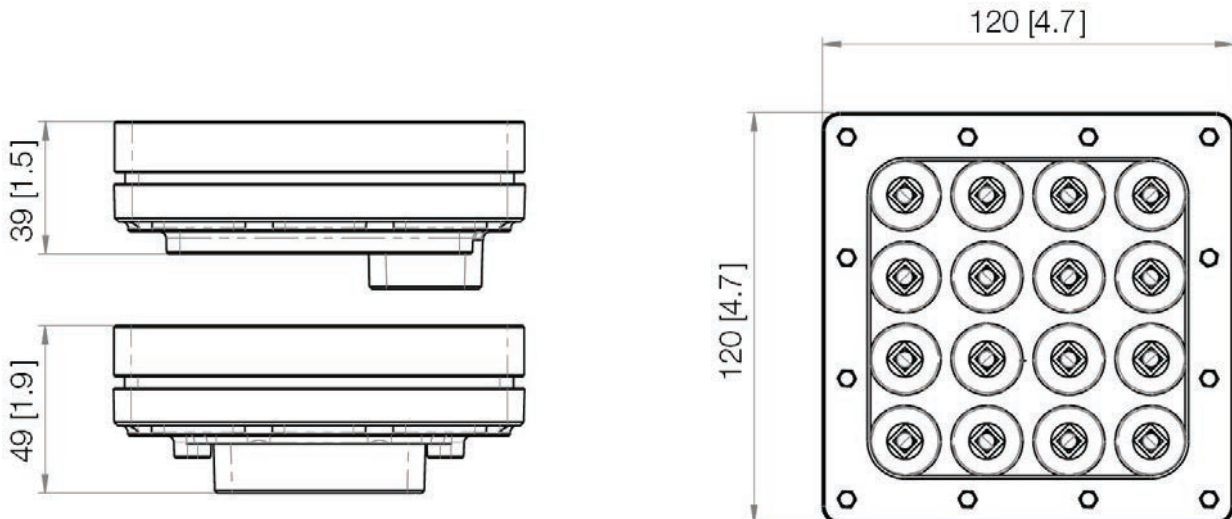

Specifications

Part Number	SOLMOZARTFLR
LED Light sources	16 CREE®
Pixels per fixture	1, 4, or 16
DMX Channels per fixture	3, 4, 12, 16, 48, or 64
Fixtures per Drive Output	8 max. in Normal Mode 5 max. in HiPower Mode
Beam Spread	36°
Colour LEDs	RGBW
Average colour wavelength (manufacturer rated)	red: 620-630 nm green: 520-530 nm blue: 450-460 nm
Refresh rate	1200 Hz
Intensity Control	8bit
Control	DMX-512A, RDM
DC Power	48V
Power Consumption	25W
Cooling	Convection
IP Rating	IP54
Operating Temperature	-20°C to +40°C
Control/Power Connectors	In/Out - Amphenol Sensor M12
Unit Dimensions (HxWxD)	4.7 x 4.7 x 1.9 in [120 x 120 x 49 mm]
Shipping Dimensions (HxWxD)	5 x 6.5 x 6.75 in [127 x 165 x 172 mm]
Unit Weight	2.20 lb [1.0 kg]
Shipping weight	2.45 lb [1.1 kg]

Ordering Codes

Ordering Code	Item
SOLMOZARTFLR	Mozart FLR fixture
SOLMOKASMER	Kasmer w/diffusion sheet
PPMO10PSUP	PortableMount 1-Output Drive
PPMO40PSU	RackMount 4-Output Drive
ZMOZEXT3P5	Solaris Mozart cable, IP68, 5 ft
ZMOZEXT3P10	Solaris Mozart cable, IP68, 10 ft
ZMOZEXT3P25	Solaris Mozart cable, IP68, 25 ft
ZMOZEXT3P50	Solaris Mozart cable, IP68, 50 ft
ZMOZEXT3P100	Solaris Mozart cable, IP68, 100 ft
PP2RMKITLS	2U RackMount Kit for PortableMount Drive

Dimensions in Millimetres [inches]