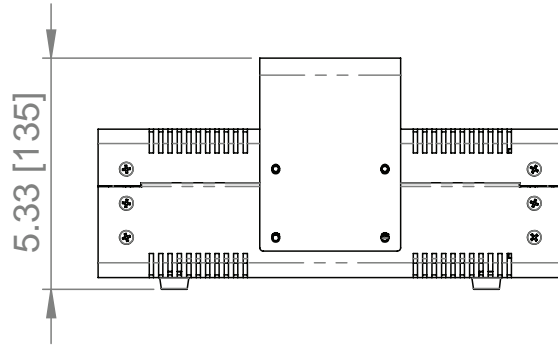

Dimensions in inches [millimetres]