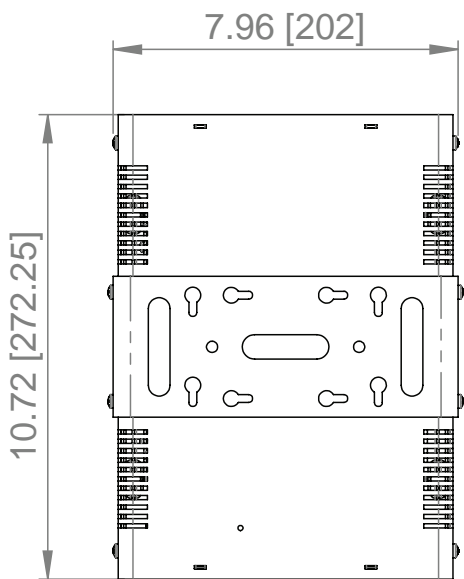

Dimensions in Millimetres [inches]

Unified power and control for all Solaris Mozart fixtures over a single cable

PortableMount 1-Output Drive
PPMO10PSUP

RackMount 4-Output Drive
PPMO40PSU

Specifications

Model	PortableMount 1-Output	RackMount 4-Output
Part Number	PPMO10PSUP	PPMO40PSU
Number of Mozart fixtures connected	10 max. depending on fixture	40 max. 10 per output depending on fixture
Control Protocol	DMX 512A + RDM	DMX 512A + RDM, ArtNet, sACN (E1.31)
DMX Connectors	In/Thru - XLR 5-pin M/F	
Ethernet Connectors	N/A	2x Neutrik EtherCon RJ45
Power Input	100-240 VAC 50-60 Hz	
Power Consumption	200 W max.	1200 W max.
Power Connectors	PowerCon 20A IN/THRU	PowerCon 20A IN
DC Power Out	48 VDC	
Fixture Control/Power Connectors	1x Out - Amphenol Sensor M12	4x Out - Amphenol Sensor M12
Max. Fixture Cable Length	328 ft. [100 m] per output with fixtures at any interval.	
Cooling	Convection	Forced Air
Unit Dimensions (HxWxD)	4.7 x 8 x 10.7 in [120 x 202 x 272 mm] with yoke 3.4 x 8 x 10.7 in [87 x 202 x 272 mm] without yoke	19 x 3.5 x 12 in [482.6 x 88.1 x 304 mm]
Shipping Dimensions (HxWxD)	7.3 x 10.25 x 13.5 in [186 x 261 x 343 mm]	20.75 x 7.5 x 15.75 in [527 x 191 x 400 mm]
Unit Weight	9.85 lb [4.46 kg]	17.25 lb [7.8 kg]
Shipping Weight	10.65 lb [4.82 kg]	19.10 lb [8.6 kg]

Worldwide Exclusive Distribution

Los Angeles
+1 818.899.8818

London
+44 (0)20.8574.9700

New York
+1 201.896.8600

Toronto
+1 519.538.0888

Beijing
+86 10.8492.1587

Riga
+37 16.868.8955

Dimensions in inches [millimetres]