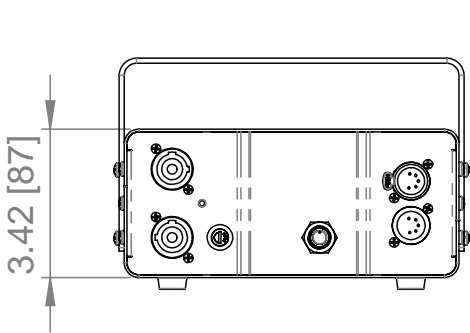

Dimensions in inches [millimetres]