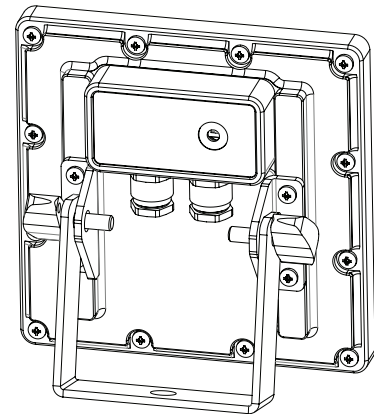

Specifications	
Part Number	SOLMOZART
LED Light sources	64 CREE®
Pixels per fixture	1, 4, or 16
DMX Channels per fixture	3, 12, or 48
Fixtures per Drive Output	10
Beam Spread	120°
Colour LEDs	RGB
Average colour wavelength (manufacturer rated)	red: 625 nm
	green: 530 nm
	blue: 460 nm
Refresh rate	38400 Hz
Intensity Control	16bit or 8bit
Control	DMX-512A, RDM
DC Power	48V
Power Consumption	20W
Cooling	Convection
IP Rating	IP54
Operating Temperature	-20°C to +40°C
Control/Power Connectors	In/Out - Amphenol Sensor M12
Unit Dimensions (HxWxD)	4.7 x 4.7 x 1.8 in [118 x 118 x 31 mm]
Shipping Dimensions (HxWxD)	6.4 x 6.6 x 3.8 in [164 x 167 x 96 mm]
Unit Weight	1.25 lb [0.6 kg]
Shipping weight	1.60 lb [0.7 kg]

Ordering Codes	
Ordering Code	Item
SOLMOZART	Original Mozart fixture
SOLMOKASMER	Kasmer w/diffusion sheet
PPMO10PSUP	PortableMount 1-Output Drive
PPMO40PSU	RackMount 4-Output Drive
ZMOZEXT3P5	Solaris Mozart cable, IP68, 5 ft
ZMOZEXT3P10	Solaris Mozart cable, IP68, 10 ft
ZMOZEXT3P25	Solaris Mozart cable, IP68, 25 ft
ZMOZEXT3P50	Solaris Mozart cable, IP68, 50 ft
ZMOZEXT3P100	Solaris Mozart cable, IP68, 100 ft
PP2RMKITLS	2U RackMount Kit for PortableMount Drive

Dimensions in millimetres [inches]