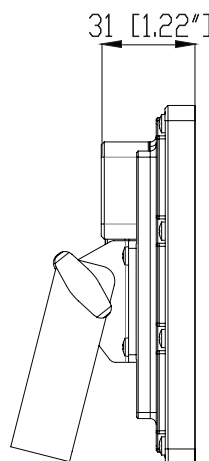

Specifications	
Part Number	SOLMOZART
LED Light sources	64 CREE®
Pixels per fixture	1, 4, or 16
DMX Channels per fixture	3, 12, or 48
Fixtures per Drive Output	10
Beam Spread	120°
Colour LEDs	RGB
Average colour wavelength (manufacturer rated)	red: 625 nm
	green: 530 nm
	blue: 460 nm
Refresh rate	38400 Hz
Intensity Control	16bit or 8bit
Control	DMX-512A, RDM
DC Power	48V
Power Consumption	20W
Cooling	Convection
IP Rating	IP54
Operating Temperature	-20°C to +40°C
Control/Power Connectors	In/Out - Amphenol Sensor M12
Unit Dimensions (HxWxD)	4.7 x 4.7 x 1.8 in [118 x 118 x 31 mm]
Shipping Dimensions (HxWxD)	6.4 x 6.6 x 3.8 in [164 x 167 x 96 mm]
Unit Weight	1.25 lb [0.6 kg]
Shipping weight	1.60 lb [0.7 kg]

Ordering Codes	
Ordering Code	Item
SOLMOZART	Original Mozart fixture
SOLMOKASMER	Kasmer w/diffusion sheet
PPMO10PSUP	PortableMount 1-Output Drive
PPMO40PSU	RackMount 4-Output Drive
ZMOZEXT3P5	Solaris Mozart cable, IP68, 5 ft
ZMOZEXT3P10	Solaris Mozart cable, IP68, 10 ft
ZMOZEXT3P25	Solaris Mozart cable, IP68, 25 ft
ZMOZEXT3P50	Solaris Mozart cable, IP68, 50 ft
ZMOZEXT3P100	Solaris Mozart cable, IP68, 100 ft
PP2RMKITLS	2U RackMount Kit for PortableMount Drive

Dimensions in millimetres [inches]