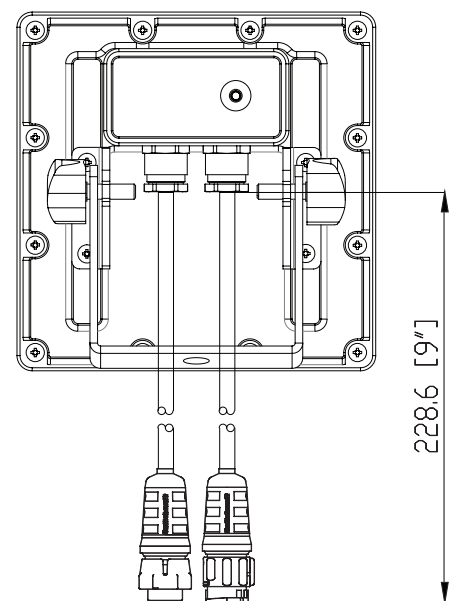

Specifications	
Part Number	SOLMOZART
LED Light sources	64 CREE®
Pixels per fixture	1, 4, or 16
DMX Channels per fixture	3, 12, or 48
Fixtures per Drive Output	10
Beam Spread	120°
Colour LEDs	RGB
Average colour wavelength (manufacturer rated)	red: 625 nm
	green: 530 nm
	blue: 460 nm
Refresh rate	38400 Hz
Intensity Control	16bit or 8bit
Control	DMX-512A, RDM
DC Power	48V
Power Consumption	20W
Cooling	Convection
IP Rating	IP54
Operating Temperature	-20°C to +40°C
Control/Power Connectors	In/Out - Amphenol Sensor M12
Unit Dimensions (HxWxD)	4.7 x 4.7 x 1.8 in [118 x 118 x 31 mm]
Shipping Dimensions (HxWxD)	6.4 x 6.6 x 3.8 in [164 x 167 x 96 mm]
Unit Weight	1.25 lb [0.6 kg]
Shipping weight	1.60 lb [0.7 kg]

Ordering Codes	
Ordering Code	Item
SOLMOZART	Original Mozart fixture
SOLMOKASMER	Kasmer w/diffusion sheet
PPMO10PSUP	PortableMount 1-Output Drive
PPMO40PSU	RackMount 4-Output Drive
ZMOZEXT3P5	Solaris Mozart cable, IP68, 5 ft
ZMOZEXT3P10	Solaris Mozart cable, IP68, 10 ft
ZMOZEXT3P25	Solaris Mozart cable, IP68, 25 ft
ZMOZEXT3P50	Solaris Mozart cable, IP68, 50 ft
ZMOZEXT3P100	Solaris Mozart cable, IP68, 100 ft
PP2RMKITLS	2U RackMount Kit for PortableMount Drive

Dimensions in millimetres [inches]