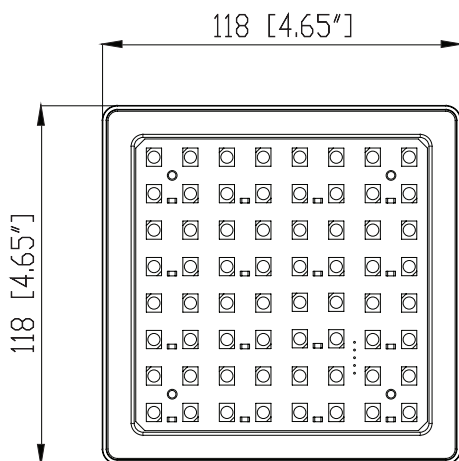

Specifications	
Part Number	SOLMOZART
LED Light sources	64 CREE®
Pixels per fixture	1, 4, or 16
DMX Channels per fixture	3, 12, or 48
Fixtures per Drive Output	10
Beam Spread	120°
Colour LEDs	RGB
Average colour wavelength (manufacturer rated)	red: 625 nm
	green: 530 nm
	blue: 460 nm
Refresh rate	38400 Hz
Intensity Control	16bit or 8bit
Control	DMX-512A, RDM
DC Power	48V
Power Consumption	20W
Cooling	Convection
IP Rating	IP54
Operating Temperature	-20°C to +40°C
Control/Power Connectors	In/Out - Amphenol Sensor M12
Unit Dimensions (HxWxD)	4.7 x 4.7 x 1.8 in [118 x 118 x 31 mm]
Shipping Dimensions (HxWxD)	6.4 x 6.6 x 3.8 in [164 x 167 x 96 mm]
Unit Weight	1.25 lb [0.6 kg]
Shipping weight	1.60 lb [0.7 kg]

Ordering Codes	
Ordering Code	Item
SOLMOZART	Original Mozart fixture
SOLMOKASMER	Kasmer w/diffusion sheet
PPMO10PSUP	PortableMount 1-Output Drive
PPMO40PSU	RackMount 4-Output Drive
ZMOZEXT3P5	Solaris Mozart cable, IP68, 5 ft
ZMOZEXT3P10	Solaris Mozart cable, IP68, 10 ft
ZMOZEXT3P25	Solaris Mozart cable, IP68, 25 ft
ZMOZEXT3P50	Solaris Mozart cable, IP68, 50 ft
ZMOZEXT3P100	Solaris Mozart cable, IP68, 100 ft
PP2RMKITLS	2U RackMount Kit for PortableMount Drive

Dimensions in millimetres [inches]