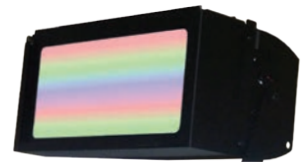

Worldwide Exclusive Distribution

sales@tmb.com

Los Angeles
+1 818.899.8818

London
+44 (0)20.8574.9700

New York
+1 201.896.8600

Beijing
+86 10.8492.1587

Toronto
+1 519.538.0888