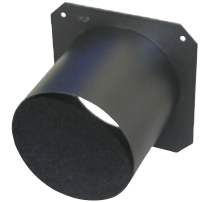

Color Frames

- Cold-rolled steel construction
- Tough powdercoated black finish

Part No.	To Fit Fixture	Frame Size	Aperture Diameter
PRX6CF	S4, SL, Shakespeare, Selecon	6.25" x 6.25"	5"
PRX7CF	6" Leko, 6" Theatre Fresnel, 360Q	7.5" x 7.5"	6"
PRX7CFS	S4 Zoom, S4 PAR, PARNel	7.5" x 7.5"	6.75"
PRX10CF	PAR64, 8" Theatre Fresnel	10" x 10"	8"
PRX12CF	S4 10°, SL 10°	12" x 12"	10"
PRX14CF	S4 5°	14" x 14"	12"

Pattern Holders

- Traditional aluminum sandwich-style design
- Includes insulated pull handle

Part No.	To Fit Fixture	Pattern Size
PRXPHA	S4	A
PRXPHB	S4	B
PRXPHG	S4	86mm Glass
PRXPHM	S4 Junior	M
PRXPHMG	S4 Junior	86mm Glass

Drop-in Irises

- Fits ETC Source Four® or Jr. iris slot
- Leaves have 600° temperature rating

Part No.	To Fit Fixture	No. of Leaves
PRXIRISS4	S4	18
PRXIRISS424	S4	24

Concentric Ring Louver

- Low profile spill control for the Source Four® PAR and PARNel.
- Cold-rolled steel construction.
- As effective as a 6" snoot.
- Tough powdercoated black finish.

Part No.	To Fit Fixture	Frame Size	Aperture Diameter	Snoot Length
PRX7CR	S4 PAR, PARNel	7.5" x 7.5"	6.75"	2"

Special order items, please check for availability

Top Hats

Part No.	To Fit Fixture	Frame Size	Aperture Diameter	Snoot Length
PRX6TH3*	S4, SL, Shakespeare, Selecon	6.25" x 6.25"	5"	3"
PRX7TH3*	6" Leko, 6" Theatre Fresnel, 360Q	7.5" x 7.5"	6"	3"
PRX7TH3S*	S4 Zoom, S4 PAR, PARNel	7.5" x 7.5"	6.75"	3"
PRX10TH8*	PAR64, 8" Theatre Fresnel	10" x 10"	8"	8"
PRX10TH3*	PAR64, 8" Theatre Fresnel	10" x 10"	8"	3"
PRX14TH12*	S4 5°	14" x 14"	12"	12"