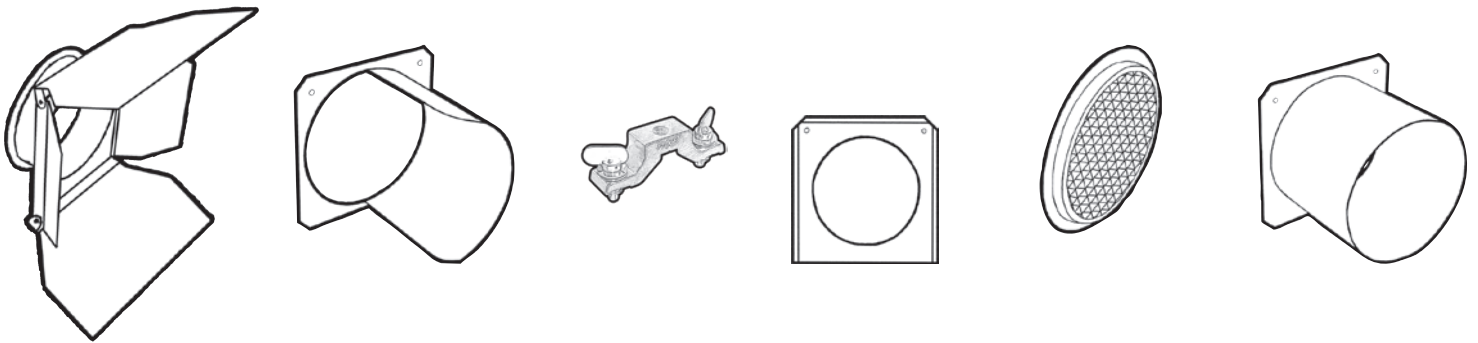

An ESTA Foundation charity

A portion of all ProXS sales worldwide
is donated to Behind the Scenes.
$100,000 and counting!

Awesome fixture accessories
for an awesome cause!

Worldwide Exclusive Distribution

Los Angeles
+1 818.899.8818

London
+44 (0)20.8574.9700

New York
+1 201.896.8600

tmb
www.tmb.com

Toronto
+1 519.538.0888

Beijing
+86 10.8492.1587

Riga
+37 16.868.8955