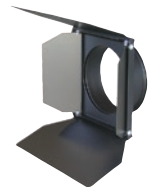

4-Way Barndoors

Part No.	To Fit Fixture	Frame Size	Snoot Length
PRX9.5BDR*	PAR64 - No Color Extender	9.5" x 9.5"	0"