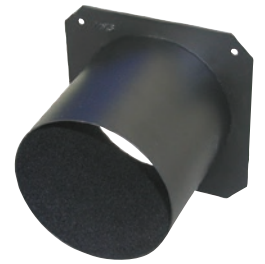

Top Hats

- Cold-rolled steel construction with glare-reducing flame-retardant flocked finish standard on internal surfaces

Part No.	To Fit Fixture	Frame Size	Aperture Diameter	Snoot Length
PRX6TH5	S4, SL, Shakespeare, Selecon	6.25" x 6.25"	5"	5"
PRX7TH6	6" Leko, 6" Theatre Fresnel, 360Q	7.5" x 7.5"	6"	6"
PRX7TH6S	S4 Zoom, S4 PAR, PARNel	7.5" x 7.5"	6.75"	6"
PRX12TH10	S4 10°, SL 10°	12" x 12"	10"	10"

Half Hats

- Cold-rolled steel construction with glare-reducing flame-retardant flocked finish standard on internal surfaces

Part No.	To Fit Fixture	Frame Size	Aperture Diameter	Snoot Length
PRX6HH5	S4, SL, Shakespeare, Selecon	6.25" x 6.25"	5"	5"
PRX6HH3	S4, SL, Shakespeare, Selecon	6.25" x 6.25"	5"	3"
PRX7HH6	6" Leko, 6" Theatre Fresnel, 360Q	7.5" x 7.5"	6"	6"
PRX7HH6S	S4 Zoom, S4 PAR, PARNel	7.5" x 7.5"	6.75"	6"
PRX12HH10	S4 10°, SL 10°	12" x 12"	10"	10"

Color Extenders

- Cold-rolled steel construction
- Helps prevent gel burnout
- Tough powdercoated black finish

Part No.	To Fit Fixture	Frame Size	Aperture Diameter	Snoot Length
PRX6CX5	S4, SL, Shakespeare, Selecon	6.25" x 6.25"	5"	5"
PRX7CX3	S4 Zoom, S4 PAR, PARNel, 6" Leko, 6" Theatre Fresnel, 360Q	7.5" x 7.5"	6.75"	3"

TVMP Adapter

- Converts theatrical lighting instruments to interface with studio grip equipment
- Machined steel construction with chrome-plated finish

Part No.	To Fit Fixture
PRXTVMP	Any with 1/2" hole in yoke