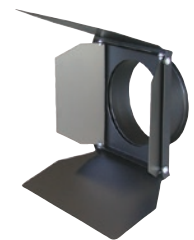

Half Hats

- Cold-rolled steel construction with glare-reducing flame-retardant flocked finish standard on internal surfaces

Part No.	To Fit Fixture	Frame Size	Aperture Diameter	Snoot Length
PRX6HH5	S4, SL, Shakespeare, Selecon	6.25" x 6.25"	5"	5"
PRX6HH3	S4, SL, Shakespeare, Selecon	6.25" x 6.25"	5"	3"
PRX7HH6	6" Leko, 6" Theatre Fresnel, 360Q	7.5" x 7.5"	6"	6"
PRX7HH6S	S4 Zoom, S4 PAR, PARNel	7.5" x 7.5"	6.75"	6"
PRX12HH10	S4 10°, SL 10°	12" x 12"	10"	10"

Color Extenders

- Cold-rolled steel construction
- Helps prevent gel burnout
- Tough powdercoated black finish

Part No.	To Fit Fixture	Frame Size	Aperture Diameter	Snoot Length
PRX6CX5	S4, SL, Shakespeare, Selecon	6.25" x 6.25"	5"	5"
PRX7CX3	S4 Zoom, S4 PAR, PARNel, 6" Leko, 6" Theatre Fresnel, 360Q	7.5" x 7.5"	6.75"	3"

TVMP Adapter

- Converts theatrical lighting instruments to interface with studio grip equipment
- Machined steel construction with chrome-plated finish

Part No.	To Fit Fixture
PRXTVMP	Any with 1/2" hole in yoke