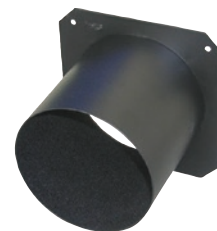

Special order items, please check for availability

Top Hats

Part No.	To Fit Fixture	Frame Size	Aperture Diameter	Snoot Length
PRX6TH3	S4, SL, Shakespeare, Selecon	6.25" x 6.25"	5"	3"
PRX7TH6	6" Leko, 6" Theatre Fresnel, 360Q	7.5" x 7.5"	6"	6"
PRX7TH3	6" Leko, 6" Theatre Fresnel, 360Q	7.5" x 7.5"	6"	3"
PRX7TH3S	S4 Zoom, S4 PAR, PARNel	7.5" x 7.5"	6.75"	3"
PRX10TH8	PAR64, 8" Theatre Fresnel	10" x 10"	8"	8"
PRX10TH3	PAR64, 8" Theatre Fresnel	10" x 10"	8"	3"
PRX12TH10	S4 10°, SL 10°	12" x 12"	10"	10"
PRX14TH12	S4 5°	14" x 14"	12"	12"