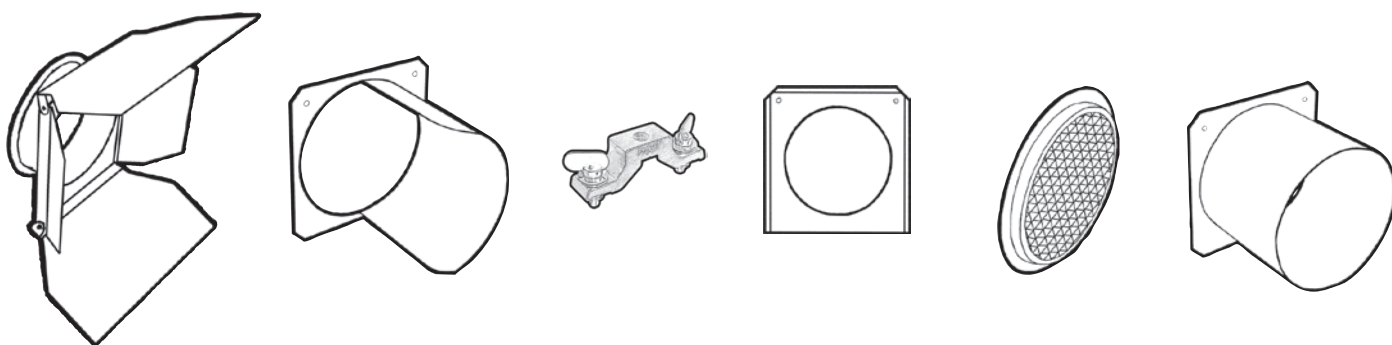

An ESTA Foundation charity

A portion of all ProXS sales worldwide
is donated to Behind the Scenes.
$100,000 and counting!

Awesome fixture accessories
for an awesome cause!

Worldwide Exclusive Distribution

Los Angeles
+1 818.899.8818

London
+44 (0)20.8574.9700

New York
+1 201.896.8600

tmb
www.tmb.com

Toronto
+1 519.538.0888

Beijing
+86 10.8492.1587

Riga
+37 16.868.8955