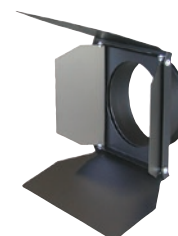

4-Way Barndoors

Part No.	To Fit Fixture	Frame Size	Snoot Length
PRX7BDRE	S4 PAR, PARNel, 6" Theatre Fresnel - With Colour Extender	7.5" x 7.5"	2"
PRX9.5BDR	PAR64 - No Colour Extender	9.5" x 9.5"	0"