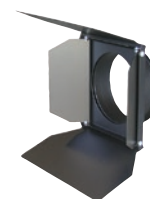

Top Hats

- Cold-rolled steel construction with glare-reducing flame-retardant flocked finish standard on internal surfaces

Part No.	To Fit Fixture	Frame Size	Aperture Diameter	Snoot Length
PRX6TH5	S4, SL, Shakespeare, Selecon	6.25" x 6.25"	5"	5"
PRX7TH6S	S4 Zoom, S4 PAR, PARNeI	7.5" x 7.5"	6.75"	6"

Colour Extenders

- Cold-rolled steel construction
- Helps prevent gel burnout
- Tough powdercoated black finish

Part No.	To Fit Fixture	Frame Size	Aperture Diameter	Snoot Length
PRX7CX3	S4 Zoom, S4 PAR, PARNeI, 6" Leko, 6" Theatre Fresnel, 360Q	7.5" x 7.5"	6.75"	3"

Donuts

- Cold-rolled steel construction
- Tough powdercoated black finish

Part No.	To Fit Fixture	Frame Size	Aperture Diameter
PRX6DN	S4, SL, Shakespeare, Selecon	6.25" x 6.25"	3"
PRX7DN	6" Leko, 6" Theatre Fresnel, 360Q	7.5" x 7.5"	3"