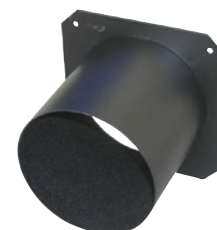

Top Hats

- Cold-rolled steel construction with glare-reducing flame-retardant flocked finish standard on internal surfaces

Part No.	To Fit Fixture	Frame Size	Aperture Diameter	Snoot Length
PRX6TH5	S4, SL, Shakespeare, Selecon	6.25" x 6.25"	5"	5"
PRX7TH6S	S4 Zoom, S4 PAR, PARNeI	7.5" x 7.5"	6.75"	6"

Colour Extenders

- Cold-rolled steel construction
- Helps prevent gel burnout
- Tough powdercoated black finish

Part No.	To Fit Fixture	Frame Size	Aperture Diameter	Snoot Length
PRX7CX3	S4 Zoom, S4 PAR, PARNeI, 6" Leko, 6" Theatre Fresnel, 360Q	7.5" x 7.5"	6.75"	3"

Donuts

- Cold-rolled steel construction
- Tough powdercoated black finish

Part No.	To Fit Fixture	Frame Size	Aperture Diameter
PRX6DN	S4, SL, Shakespeare, Selecon	6.25" x 6.25"	3"
PRX7DN	6" Leko, 6" Theatre Fresnel, 360Q	7.5" x 7.5"	3"

Colour Frames

- Cold-rolled steel construction
- Tough powdercoated black finish

Part No.	To Fit Fixture	Frame Size	Aperture Diameter
PRX6CF	S4, SL, Shakespeare, Selecon	6.25" x 6.25"	5"
PRX7CFS	S4 Zoom, S4 PAR, PARNeI	7.5" x 7.5"	6.75"