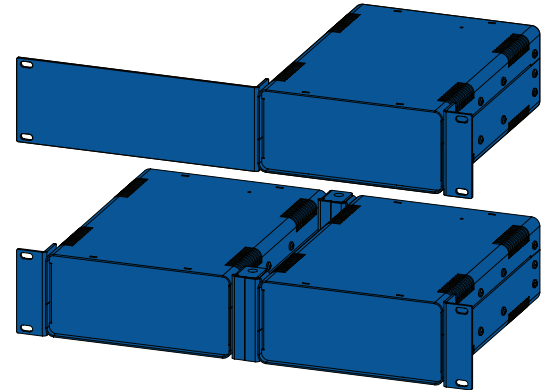

ProPlex RackMount Kits are designed to allow easy rack mounting of ProPlex PortableMount devices.

PP1RMKITSS – 1U, Small, Single –
Fits IQ Mini, Opto Mini

PP1RMKITSD – 1U, Small, Dual
Fits IQ Mini, Opto Mini

PP1RMKITMS – 1U, Medium, Single
Fits GBS Mini

PP1RMKITMD – 1U, Medium, Dual
Fits GBS Mini

PP1RMKITS+MD – 1U, Dual combination
Small+Medium
Fits IQ Mini or Opto Mini with GBS Mini

PP2RMKITLS – 2U, Large, Single
Fits PortableMount: IMS, Mozart, FloppyDrive,
IQ Two 66, Opto 2x8

PP2RMKITLD – 2U, Large, Dual
Fits PortableMount: IQ Two 66, Opto 2x8.

Note: PortableMount IMS, Mozart, or FloppyDrives must not be coupled together with Dual RackMount Kits.

Worldwide Exclusive Distribution