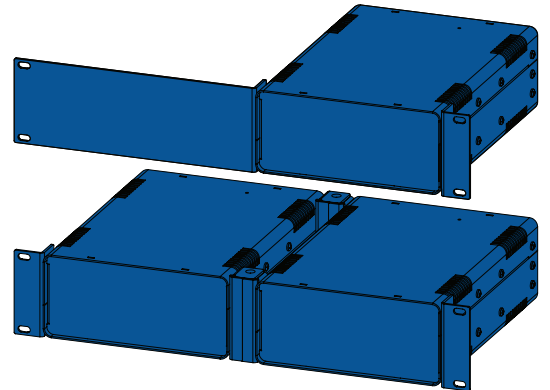

ProPlex RackMount Kits are designed to allow easy rack mounting of ProPlex PortableMount devices.

**PP1RMKITSS – 1U, Small, Single –**  
Fits IQ Mini, Opto Mini

**PP1RMKITSD – 1U, Small, Dual**  
Fits IQ Mini, Opto Mini

**PP1RMKITMS – 1U, Medium, Single**  
Fits GBS Mini

**PP1RMKITMD – 1U, Medium, Dual**  
Fits GBS Mini

**PP1RMKITS+MD – 1U, Dual combination**  
Small+Medium  
Fits IQ Mini or Opto Mini with GBS Mini

**PP2RMKITLS – 2U, Large, Single**  
Fits PortableMount: IMS, Mozart, FloppyDrive,  
IQ Two 66, Opto 2x8

**PP2RMKITLD – 2U, Large, Dual**  
Fits PortableMount: IQ Two 66, Opto 2x8.

Note: PortableMount IMS, Mozart, or FloppyDrives must not be coupled together with Dual RackMount Kits.

Worldwide Exclusive Distribution