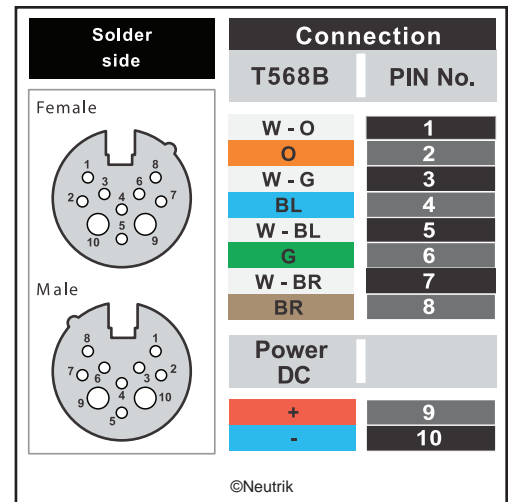

Durable, tour-ready combination CAT6/Low-Voltage cable! Full Gigabit Ethernet performance up to 85 meters, combined with up to 20 amps of low-voltage power!

- Use anywhere Ethernet and LV power are required, indoors and outdoors!
- Compatible with the Neutrik 8+2 XLR connector
- Flexible, Durable, Outdoor rated!
- Suitable for permanent installation or long-term portable use
- Famous ProPlex handling, reliability, data integrity!

Specifications			
Part Number	PCLV8+2		
16 AWG Conductors	Conductor	Size and Stranding	65 strands 24 AWG
		Material	Bare annealed copper
		Material	Polyvinyl Chloride
	Insulation	Wall Thickness	0.010" [0.25 mm] nom.
		Diameter	0.079" [2 mm] nom.
		Color code	2 conductors black, 2 conductors red.
Rating	Max. Voltage	48 VDC	
Category 6 cable	Cable Type	Category 6 stranded patch cable	
	Diameter	0.220" [5.6 mm] nom.	
	Jacket color	Black	
Cable Assembly	Lay Length	5" [127 mm] nom. left hand	
	Fillers	None	
	Binder:	0.001" [0.025 mm] paper tape applied helically	
Jacket	Material	Matte finish polyvinyl chloride	
	Wall Thickness	0.030" [0.76 mm] nom.	
	Diameter	0.385" [9.78 mm] nom.	
	Color	Black	
Markings	Type	Surface print with white ink	
	Legend	ProPlex PCLV8+2 PowerData LV 8+2 Hybrid Cable	