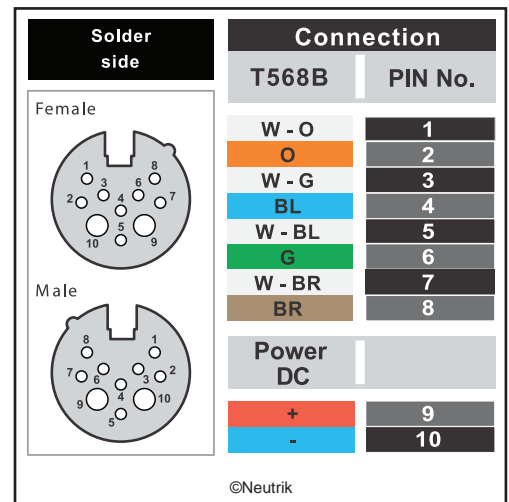

Durable, tour-ready combination CAT6/Low-Voltage cable! Full Gigabit Ethernet performance up to 85 meters, combined with up to 20 amps of low-voltage power!

- Use anywhere Ethernet and LV power are required, indoors and outdoors!
- Compatible with new Neutrik 8+2 XLR connector
- Flexible, Durable, Outdoor rated!
- Suitable for permanent installation or long-term portable use
- Famous ProPlex handling, reliability, data integrity!

Specifications			
Part Number	PCLV8+2		
16 AWG Conductors	Conductor	Size and Stranding	65 strands 24 AWG
		Material	Bare annealed copper
	Insulation	Material	Polyvinyl Chloride
		Wall Thickness	0.010" [0.25 mm] nom.
		Diameter	0.079" [2 mm] nom.
		Colour code	2 conductors black, 2 conductors red.
Rating	Max. Voltage	48 VDC	
Category 6 cable	Cable Type	Category 6 stranded patch cable	
	Diameter	0.220" [5.6 mm] nom.	
	Jacket colour	Black	
Cable Assembly	Lay Length	5" [127 mm] nom. left hand	
	Fillers	None	
	Binder:	0.001" [0.025 mm] paper tape applied helically	
Jacket	Material	Matte finish polyvinyl chloride	
	Wall Thickness	0.030" [0.76 mm] nom.	
	Diameter	0.385" [9.78 mm] nom.	
	Colour	Black	
Markings	Type	Surface print with white ink	
	Legend	ProPlex PCLV8+2 PowerData LV 8+2 Hybrid Cable	