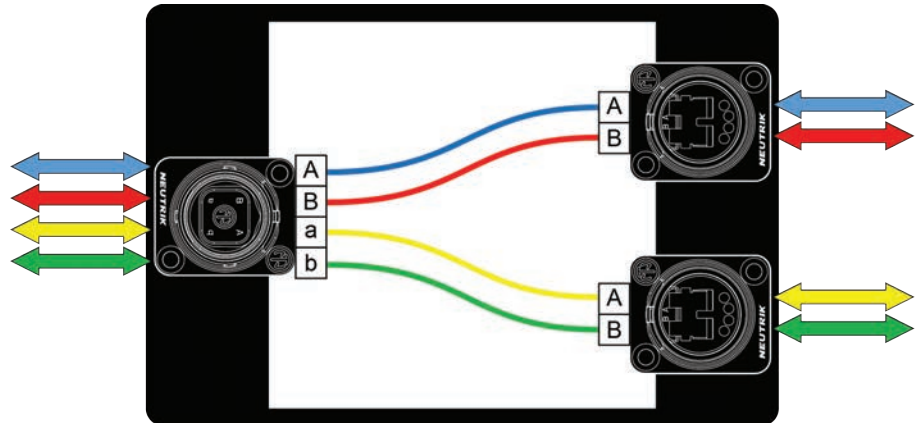

Rugged, quick, and convenient way to combine or split single- and multi-mode fibre data!

- Virtually no excess loss (<0.5dB)
- OpticalCon connectors throughout with IP65 covers
- Extremely rugged non-conductive enclosure. Won't crack. Crush-proof.
- Recessed receptacles protect connectors from damage
- Designed for entertainment production and staging
- Compact black design conceals easily
- Optional clamp or coupler mounting bracket available

Configuration Examples

1x QUAD to/from 2X DUO

1x QUAD to/from 2x QUAD

2x QUAD to/from 2X QUAD

Internal routing can be reconfigured on-site.