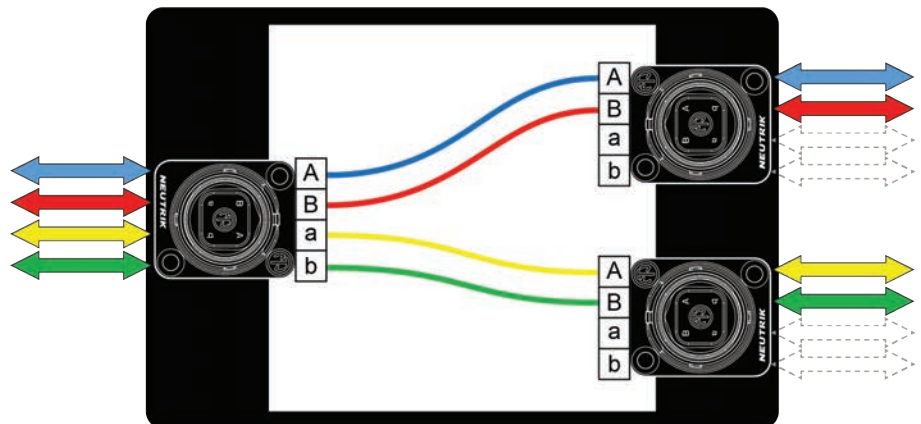

Rugged, quick, and convenient way to combine or split single- and multi-mode fibre data!

- Virtually no excess loss (<0.5dB)
- OpticalCon connectors throughout with IP65 covers
- Extremely rugged non-conductive enclosure. Won't crack. Crush-proof.
- Recessed receptacles protect connectors from damage
- Designed for entertainment production and staging
- Compact black design conceals easily
- Optional clamp or coupler mounting bracket available

Configuration Examples

1x QUAD to/from 2X DUO

1x QUAD to/from 2x QUAD

2x QUAD to/from 2X QUAD

Internal routing can be reconfigured on-site.