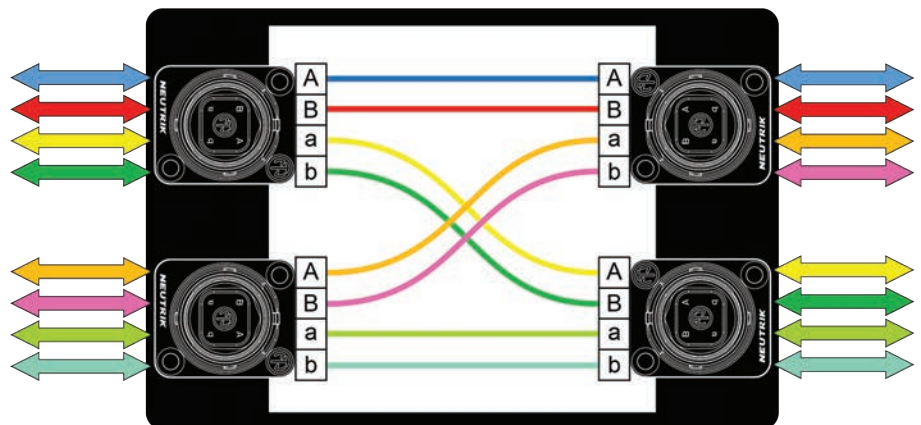

Rugged, quick, and convenient way to combine or split single- and multi-mode fibre data!

- Virtually no excess loss (<0.5dB)
- OpticalCon connectors throughout with IP65 covers
- Extremely rugged non-conductive enclosure. Won't crack. Crush-proof.
- Recessed receptacles protect connectors from damage
- Designed for entertainment production and staging
- Compact black design conceals easily
- Optional clamp or coupler mounting bracket available

Configuration Examples

1x QUAD to/from 2X DUO

1x QUAD to/from 2x QUAD

2x QUAD to/from 2X QUAD

Internal routing can be reconfigured on-site.