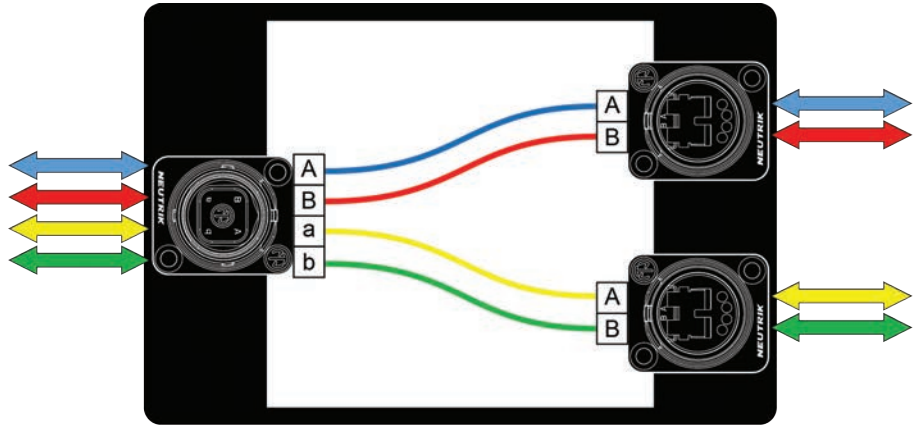

Rugged, quick, and convenient way to combine or split single- and multi-mode fibre data!

- Virtually no excess loss (<0.5dB)
- OpticalCon connectors throughout with IP65 covers
- Extremely rugged non-conductive enclosure. Won't crack. Crush-proof.
- Recessed receptacles protect connectors from damage
- Designed for entertainment production and staging
- Compact black design conceals easily
- Optional clamp or coupler mounting bracket available

Configuration Examples

1x QUAD to/from 2X DUO

1x QUAD to/from 2x QUAD

2x QUAD to/from 2X QUAD

Internal routing can be reconfigured on-site.