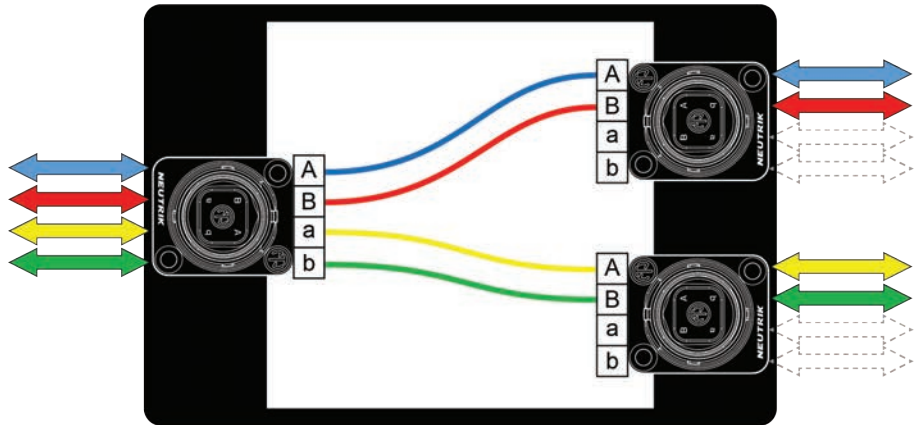

Rugged, quick, and convenient way to combine or split single- and multi-mode fibre data!

- Virtually no excess loss (<0.5dB)
- OpticalCon connectors throughout with IP65 covers
- Extremely rugged non-conductive enclosure. Won't crack. Crush-proof.
- Recessed receptacles protect connectors from damage
- Designed for entertainment production and staging
- Compact black design conceals easily
- Optional clamp or coupler mounting bracket available

Configuration Examples

1x QUAD to/from 2X DUO

1x QUAD to/from 2x QUAD

2x QUAD to/from 2X QUAD

Internal routing can be reconfigured on-site.