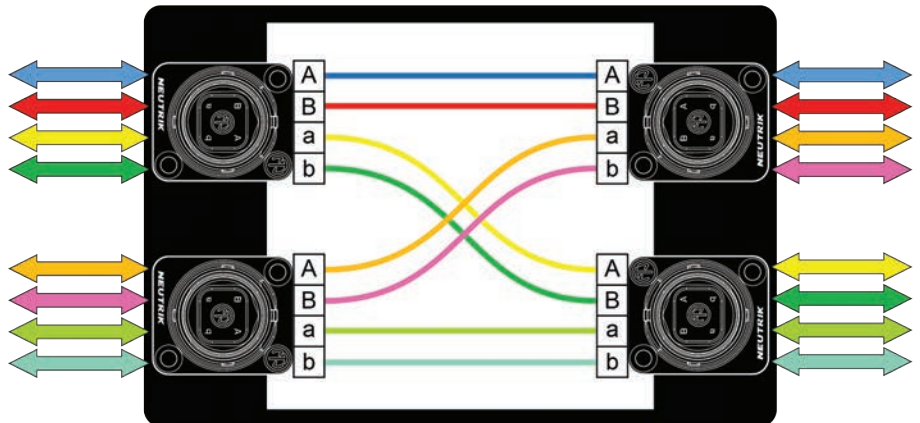

Rugged, quick, and convenient way to combine or split single- and multi-mode fibre data!

- Virtually no excess loss (<0.5dB)
- OpticalCon connectors throughout with IP65 covers
- Extremely rugged non-conductive enclosure. Won't crack. Crush-proof.
- Recessed receptacles protect connectors from damage
- Designed for entertainment production and staging
- Compact black design conceals easily
- Optional clamp or coupler mounting bracket available

Configuration Examples

1x QUAD to/from 2X DUO

1x QUAD to/from 2x QUAD

2x QUAD to/from 2X QUAD

Internal routing can be reconfigured on-site.