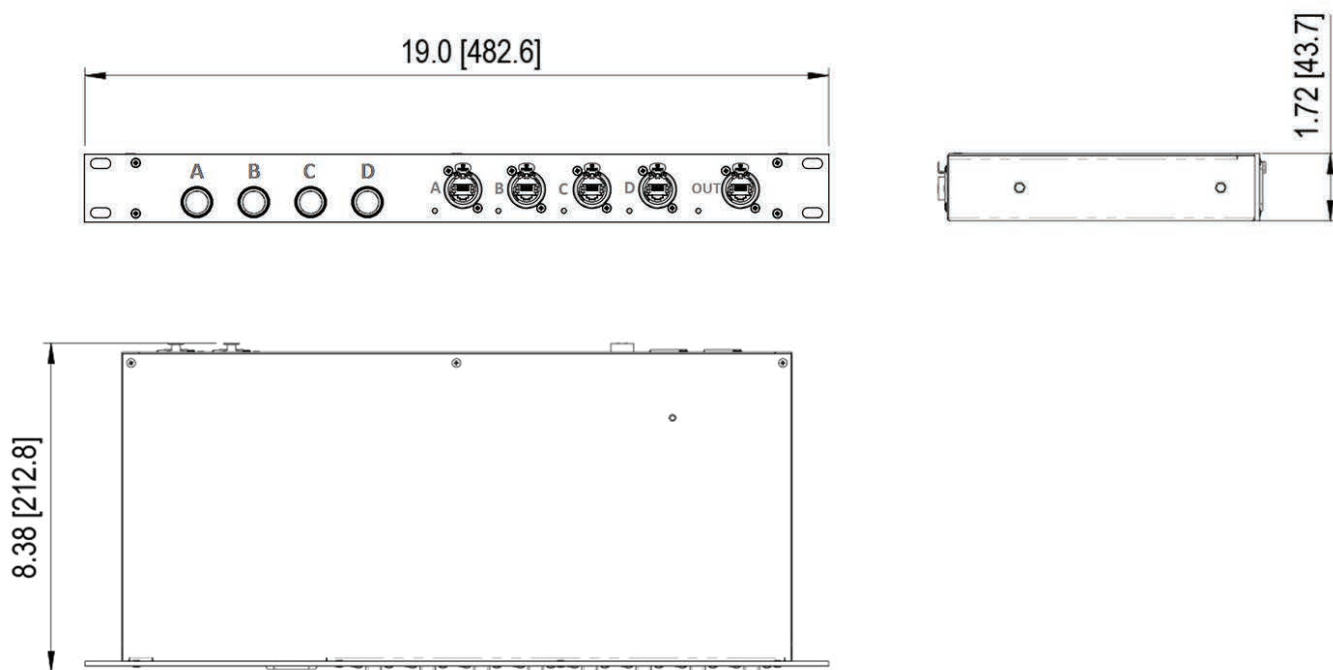

New York  
+1 201.896.8600

Beijing  
+86 10.8492.1587

Toronto  
+1 519.538.0888

Technical Specifications	
Part Number	PPGBSNS1X4R
Ethernet Ports	5
Ethernet Connectors	Neutrik EtherCon RJ45
Network Protocols	sACN, ArtNet, CobraNet, Dante, ETCNet, Ethersound, MA-Net, and more
Power	100-240V, 50-60 Hz
Power Connector	Neutrik PowerCon
Power Consumption	15 W
Fuse	1 A, 250 V
Operating Temp.	-20 to +40 °C
Unit Dimensions (WxHxD)	19 x 1.72 x 8.38 in [482.6 x 1.72 x 212.8 mm]
Unit Weight (unpacked)	6.6 lb [3 kg]
Shipping Dimensions (WxHxD)	10.25 x 7.3 x 13.5" [261 x 186 x 343 mm]
Shipping Weight	7.5 lb [3.4 kg]

Dimensions in inches [mm]