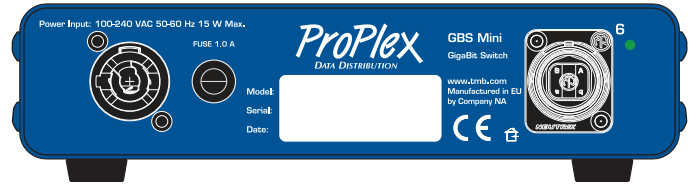

Mini Gigabit Ethernet Switch Designed for Portable Entertainment Production

6-port, Single-Fibre Gigabit Ethernet Switch for the Smallest Spaces.

Unmanaged (Layer 2)

- High-quality switches suitable for all gigabit network applications including video file transfer
- Built for extreme conditions. Shock-mounted circuitry. Advanced thermal management.
- Fibre port with heavy-duty OpticalCON QUAD connector. OpticalCON DUO also available by special order.
- Gigabit Ethernet: 5 ports with tour-grade EtherCON connectors
- Compatible with a wide range of entertainment-specific protocols, including AES67, ArtNet, Dante, GreenGo, HippoNet, HogNet, Livewire, MA-Net 2/3, Q-LAN, RAVENNA, RDMNet, sACN, and more!
- Variable power input, 100-240 VAC, 50-60 Hz with PowerCON connector
- ProPlex "Blue Box" rugged tour-ready enclosure
- Comes standard with pre-drilled, removable yoke for a variety of convenient mounting options
- Fits anywhere. Truss mount, desk mount, or optional Single or Dual RackMount Kits. Bulletproof!

Beijing
+86 10.8492.1587

Toronto
+1 519.538.0888

ProPlex[®] GBS

MINI GIGABIT SWITCH PORTABLE

Ordering Codes	
Part Number	Description
PPGBS105M	Mini, 6-port, single fibre, Unmanaged (layer 2)
PP1RMKITMS	ProPlex 1U Rackmount Kit, Medium, Single
PP1RMKITMD	ProPlex 1U Rackmount Kit, Medium, Dual