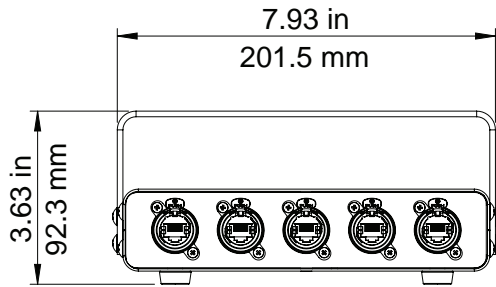

Dimensions (HxWxD)		
	Dimensions in inches [mm]	Weight
Unpacked w/ yoke	3.6" x 8" x 10.7" [92 x 205 x 272]	5.6 lbs [2.54 kg]
Unpacked w/o yoke	1.7" x 8" x 10.7" [43.7 x 205 x 272]	5.1 lbs [2.31 kg]
Packed	11.8" x 4.2" x 9.4" [300 x 106 x 240]	6.2 lbs [2.80 kg]