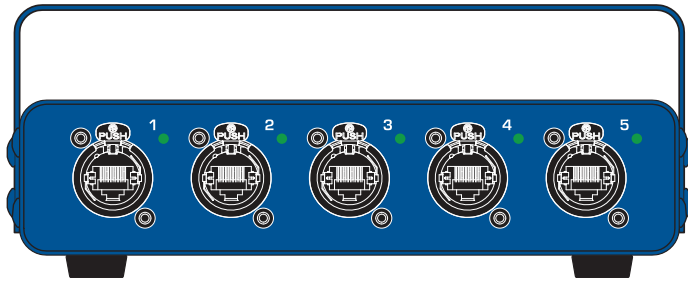

Mini Gigabit Ethernet Switch Designed for Portable Entertainment Production

6-port, Single-Fibre Gigabit Ethernet Switch for the Smallest Spaces.

Unmanaged (Layer 2)

- High-quality switches suitable for all gigabit network applications including video file transfer
- Built for extreme conditions. Shock-mounted circuitry. Advanced thermal management.
- Fibre port with heavy-duty OpticalCON QUAD connector. OpticalCON DUO also available by special order.
- Gigabit Ethernet: 5 ports with tour-grade EtherCON connectors
- Compatible with a wide range of entertainment-specific protocols, including AES67, ArtNet, Dante, GreenGo, HippoNet, HogNet, Livewire, MA-Net 2/3, Q-LAN, RAVENNA, RDMNet, sACN, and more!
- Variable power input, 100-240 VAC, 50-60 Hz with PowerCON connector
- ProPlex "Blue Box" rugged tour-ready enclosure
- Comes standard with pre-drilled, removable yoke for a variety of convenient mounting options
- Fits anywhere. Truss mount, desk mount, or optional Single or Dual RackMount Kits. Bulletproof!

Beijing
+86 10.8492.1587

Toronto
+1 519.538.0888

ProPlex[®] GBS

MINI GIGABIT SWITCH PORTABLE

Ordering Codes	
Part Number	Description
PPGBS105M	Mini, 6-port, single fibre, Unmanaged (layer 2)
PP1RMKITMS	ProPlex 1U Rackmount Kit, Medium, Single
PP1RMKITMD	ProPlex 1U Rackmount Kit, Medium, Dual

Dimensions (HxWxD)		
	Dimensions in inches [mm]	Weight
Unpacked w/ yoke	3.6" x 8" x 10.7" [92 x 205 x 272]	5.6 lbs [2.54 kg]
Unpacked w/o yoke	1.7" x 8" x 10.7" [43.7 x 205 x 272]	5.1 lbs [2.31 kg]
Packed	11.8" x 4.2" x 9.4" [300 x 106 x 240]	6.2 lbs [2.80 kg]