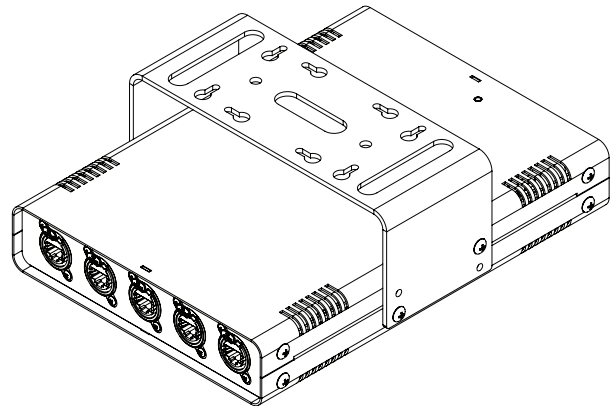

Mini Gigabit Ethernet Switch Designed for Portable Entertainment Production

6-port, Single-Fibre Gigabit Ethernet Switch for the Smallest Spaces.

Unmanaged (Layer 2)

- High-quality switches suitable for all gigabit network applications including video file transfer
- Built for extreme conditions. Shock-mounted circuitry. Advanced thermal management.
- Fibre port with heavy-duty OpticalCON QUAD connector. OpticalCON DUO also available by special order.
- Gigabit Ethernet: 5 ports with tour-grade EtherCON connectors
- Compatible with a wide range of entertainment-specific protocols, including AES67, ArtNet, Dante, GreenGo, HippoNet, HogNet, Livewire, MA-Net 2/3, Q-LAN, RAVENNA, RDMNet, sACN, and more!
- Variable power input, 100-240 VAC, 50-60 Hz with PowerCON connector
- ProPlex "Blue Box" rugged tour-ready enclosure
- Comes standard with pre-drilled, removable yoke for a variety of convenient mounting options
- Fits anywhere. Truss mount, desk mount, or optional Single or Dual RackMount Kits. Bulletproof!

Beijing
+86 10.8492.1587

Toronto
+1 519.538.0888

ProPlex[®] GBS

MINI GIGABIT SWITCH PORTABLE

Ordering Codes	
Part Number	Description
PPGBS105M	Mini, 6-port, single fibre, Unmanaged (layer 2)
PP1RMKITMS	ProPlex 1U Rackmount Kit, Medium, Single
PP1RMKITMD	ProPlex 1U Rackmount Kit, Medium, Dual

Dimensions (HxWxD)		
	Dimensions in inches [mm]	Weight
Unpacked w/ yoke	3.6" x 8" x 10.7" [92 x 205 x 272]	5.6 lbs [2.54 kg]
Unpacked w/o yoke	1.7" x 8" x 10.7" [43.7 x 205 x 272]	5.1 lbs [2.31 kg]
Packed	11.8" x 4.2" x 9.4" [300 x 106 x 240]	6.2 lbs [2.80 kg]