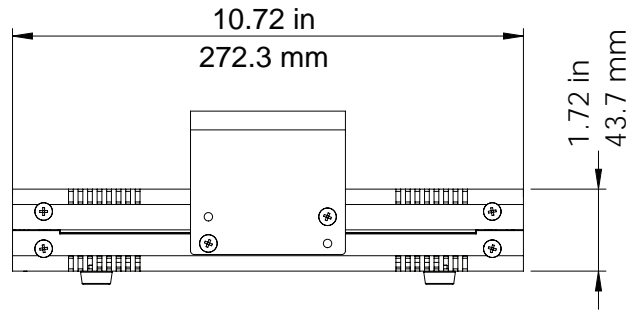

Beijing
+86 10.8492.1587

Toronto
+1 519.538.0888

ProPlex[®] GBS

MINI GIGABIT SWITCH PORTABLE

Ordering Codes	
Part Number	Description
PPGBS105M	Mini, 6-port, single fibre, Unmanaged (layer 2)
PP1RMKITMS	ProPlex 1U Rackmount Kit, Medium, Single
PP1RMKITMD	ProPlex 1U Rackmount Kit, Medium, Dual

Dimensions (HxWxD)		
	Dimensions in inches [mm]	Weight
Unpacked w/ yoke	3.6" x 8" x 10.7" [92 x 205 x 272]	5.6 lbs [2.54 kg]
Unpacked w/o yoke	1.7" x 8" x 10.7" [43.7 x 205 x 272]	5.1 lbs [2.31 kg]
Packed	11.8" x 4.2" x 9.4" [300 x 106 x 240]	6.2 lbs [2.80 kg]