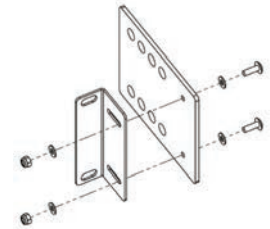

Makes Networking Easier and More Accessible!

Available with
8 or 16 ports
with PoE+

Rear RackMount Kit
option available

- EZ-User configurable, high-throughput Gigabit Switch
- Simultaneously separate and distribute up to four discrete networks – e.g lighting, audio, media, content, console, communications – with a few button presses
- Two EZ-LANs do the work of up to 8 unmanaged Gigabit switches
- 16 ports assignable in up to four, four-port groups
- Add a second fibre or copper connection for automatic redundancy and twice the speed
- 16 EtherCon LAN ports, 2 EtherCon Trunk ports, 2 OpticalCon Trunk ports (Quad standard. Duo optional)
- Compatible with a wide range of entertainment-specific protocols, including AES67, ArtNet, Dante, GreenGo, HippoNet, HogNet, Livewire, MA-Net 2/3, Q-LAN, RAVENNA, RDMNet, sACN, and more!

EZ-LAN makes today's complex show networking easier and accessible for everyone. These simple to operate yet powerful Gigabit Ethernet switches distribute up to four discrete networks – lighting, audio, content, server, console, or communications – quickly, effortlessly, and simultaneously.

Users untrained in the complexities of managed networking can easily isolate networks and access and change VLAN assignments with a single button press.

With 16 ports, assignable in up to four separate groups, EZ-LAN is a revolutionary addition to the ProPlex Data Distribution range of multiple format data management systems, all designed and built to withstand "Life on the Road."