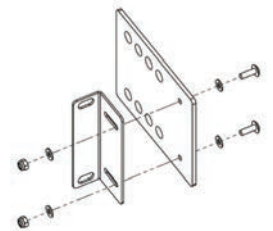

Makes Networking Easier and More Accessible!

Available with
8 or 16 ports
with PoE!

Rear RackMount Kit
option available

- EZ-User configurable, high-throughput Gigabit Switch
- Simultaneously separate and distribute up to four discrete networks – e.g lighting, audio, media, content, console, communications – with a few button presses
- Two EZ-LANs do the work of up to 8 unmanaged Gigabit switches
- 16 ports assignable in up to four, four-port groups
- Add a second fibre or copper connection for automatic redundancy and twice the speed
- 16 EtherCon LAN ports, 2 EtherCon Trunk ports, 2 OpticalCon Trunk ports (Quad standard. Duo optional)
- Compatible with a wide range of entertainment-specific protocols, including AES67, ArtNet, Dante, GreenGo, HippoNet, HogNet, Livewire, MA-Net 2/3, Q-LAN, RAVENNA, RDMNet, sACN, and more!

EZ-LAN makes today's complex show networking easier and accessible for everyone. These simple to operate yet powerful Gigabit Ethernet switches distribute up to four discrete networks – lighting, audio, content, server, console, or communications – quickly, effortlessly, and simultaneously.

Users untrained in the complexities of managed networking can easily isolate networks and access and change VLAN assignments with a single button press.

With 16 ports, assignable in up to four separate groups, EZ-LAN is a revolutionary addition to the ProPlex Data Distribution range of multiple format data management systems, all designed and built to withstand "Life on the Road."