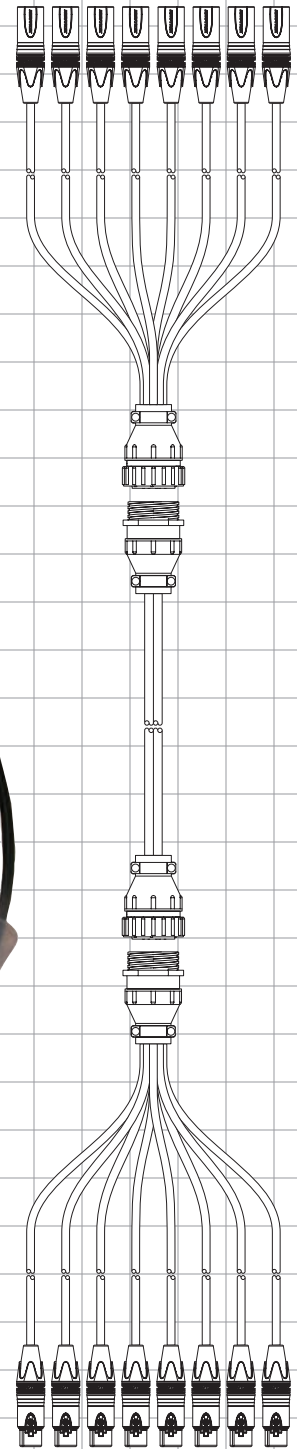

## Eight Universe DMX CPC Snake

Eight DMX512 universes over a ProPlex CAT5e  
Figure-eight cable with durable CPC connectors.  
Custom configured with any combination of  
3- or 5-pin XLR connectors on the break-outs.  
Available in lengths up to 330 ft.