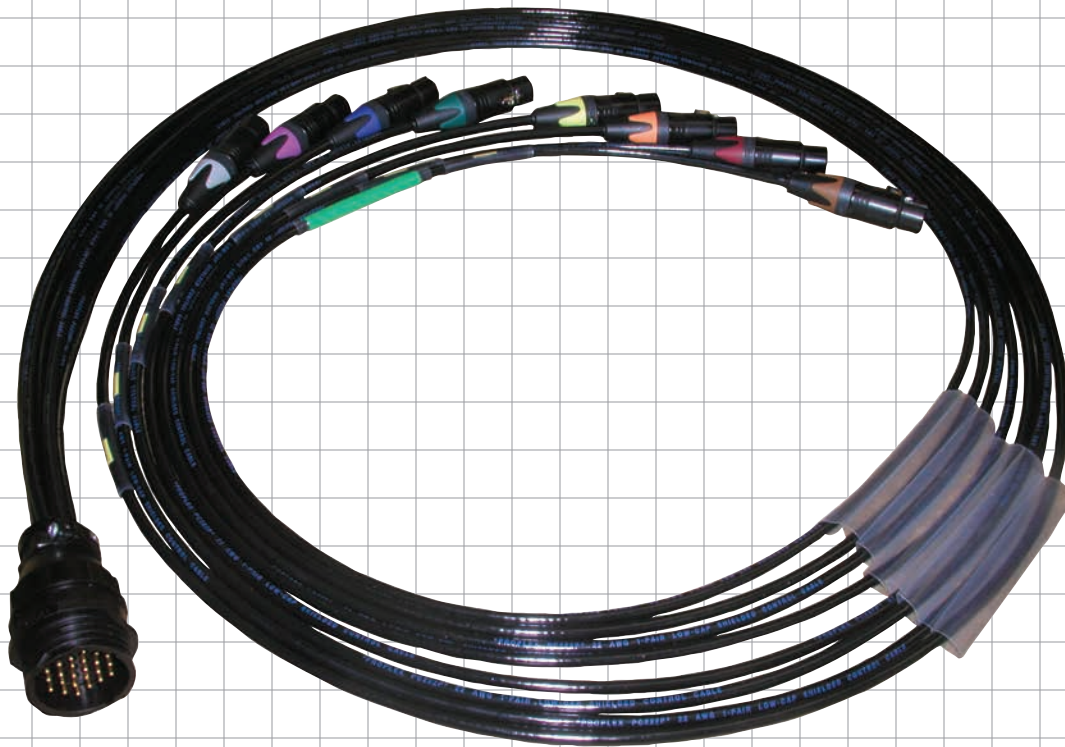

## Eight Universe DMX CPC Snake

Eight DMX512 universes over a ProPlex CAT5e  
Figure-eight cable with durable CPC connectors.  
Custom configured with any combination of  
3- or 5-pin XLR connectors on the break-outs.  
Available in lengths up to 330 ft.