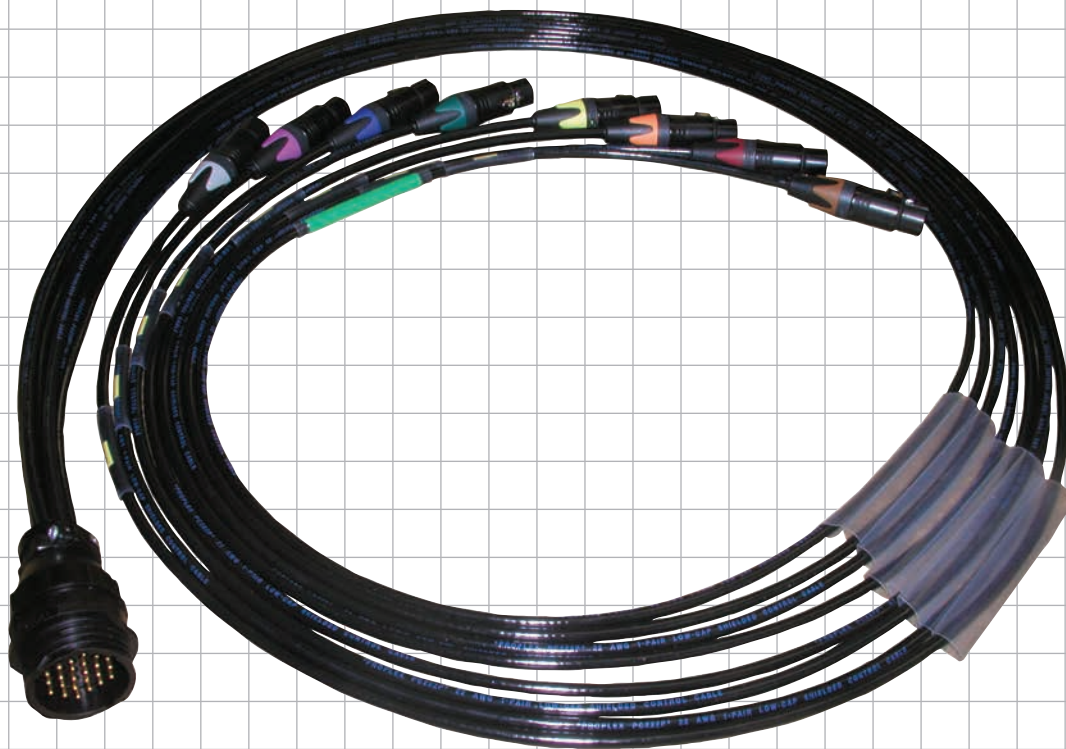

ProPlex™

Eight Universe DMX CPC Snake

Eight DMX512 universes over a ProPlex CAT5e
Figure-eight cable with durable CPC connectors.
Custom configured with any combination of
3- or 5-pin XLR connectors on the break-outs.
Available in lengths up to 330 ft.