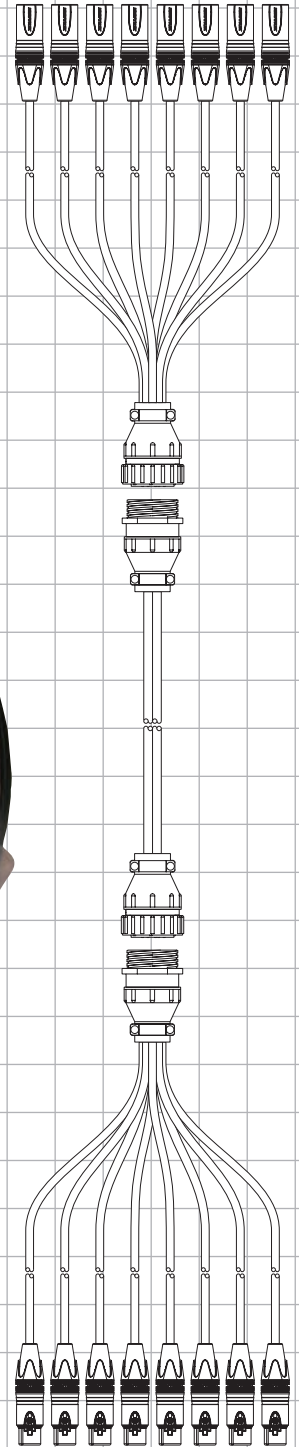

ProPlex™

Eight Universe DMX CPC Snake

Eight DMX512 universes over a ProPlex CAT5e
Figure-eight cable with durable CPC connectors.
Custom configured with any combination of
3- or 5-pin XLR connectors on the break-outs.
Available in lengths up to 330 ft.