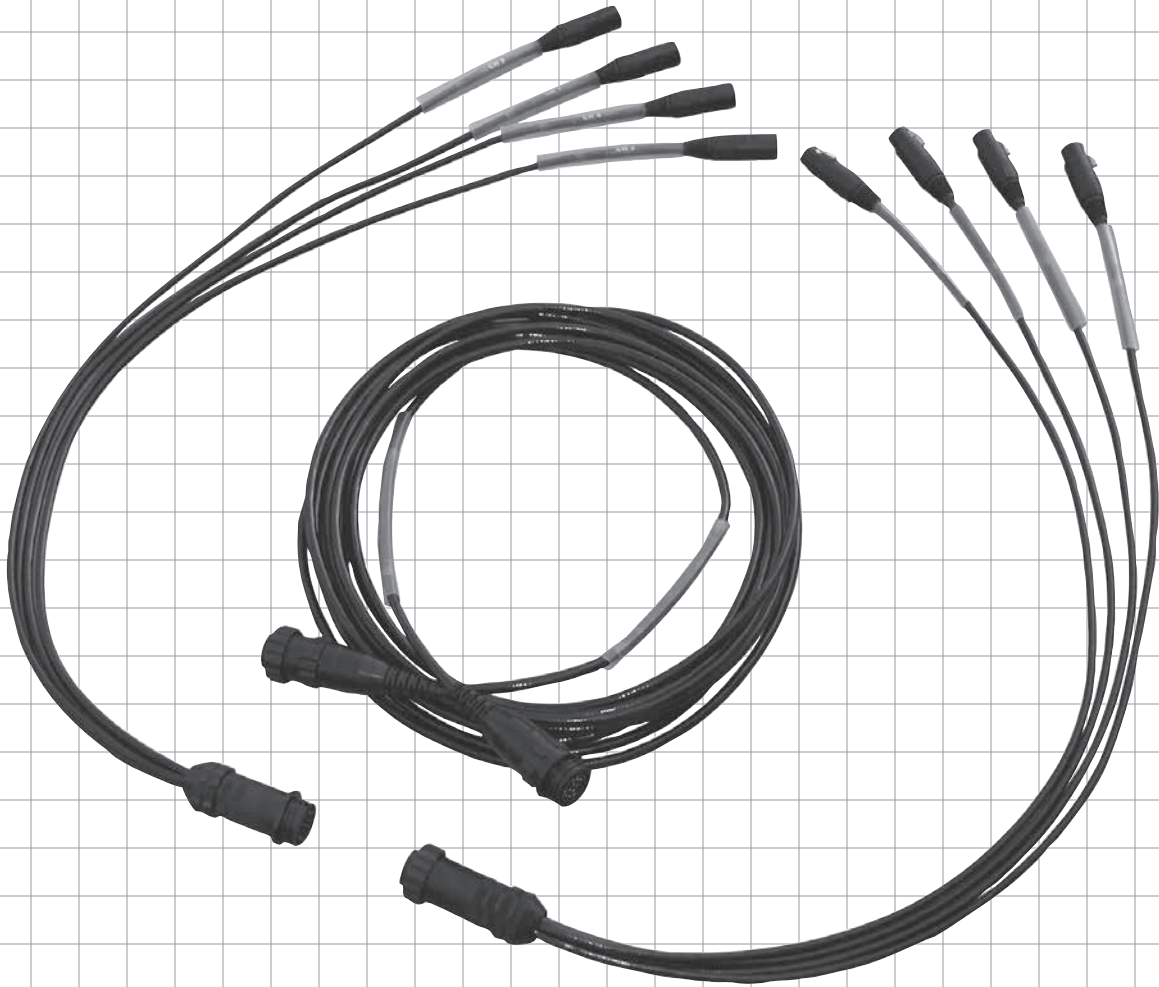

ProPlex™

Four Universe DMX CPC Snake

Four DMX512 universes over a single ProPlex CAT5e cable with durable CPC connectors. Custom configured with any combination of 3- or 5-pin XLR connectors on the break-outs. Available in lengths up to 330 ft.

RoHS
Compliant

- Cable is RoHS compliant
- TMB UK and Canada cable assemblies RoHS compliant
- TMB US cable assemblies RoHS compliant by request

LITPPXCPCSSNAKE4-112712

Production Supplies & Services Worldwide