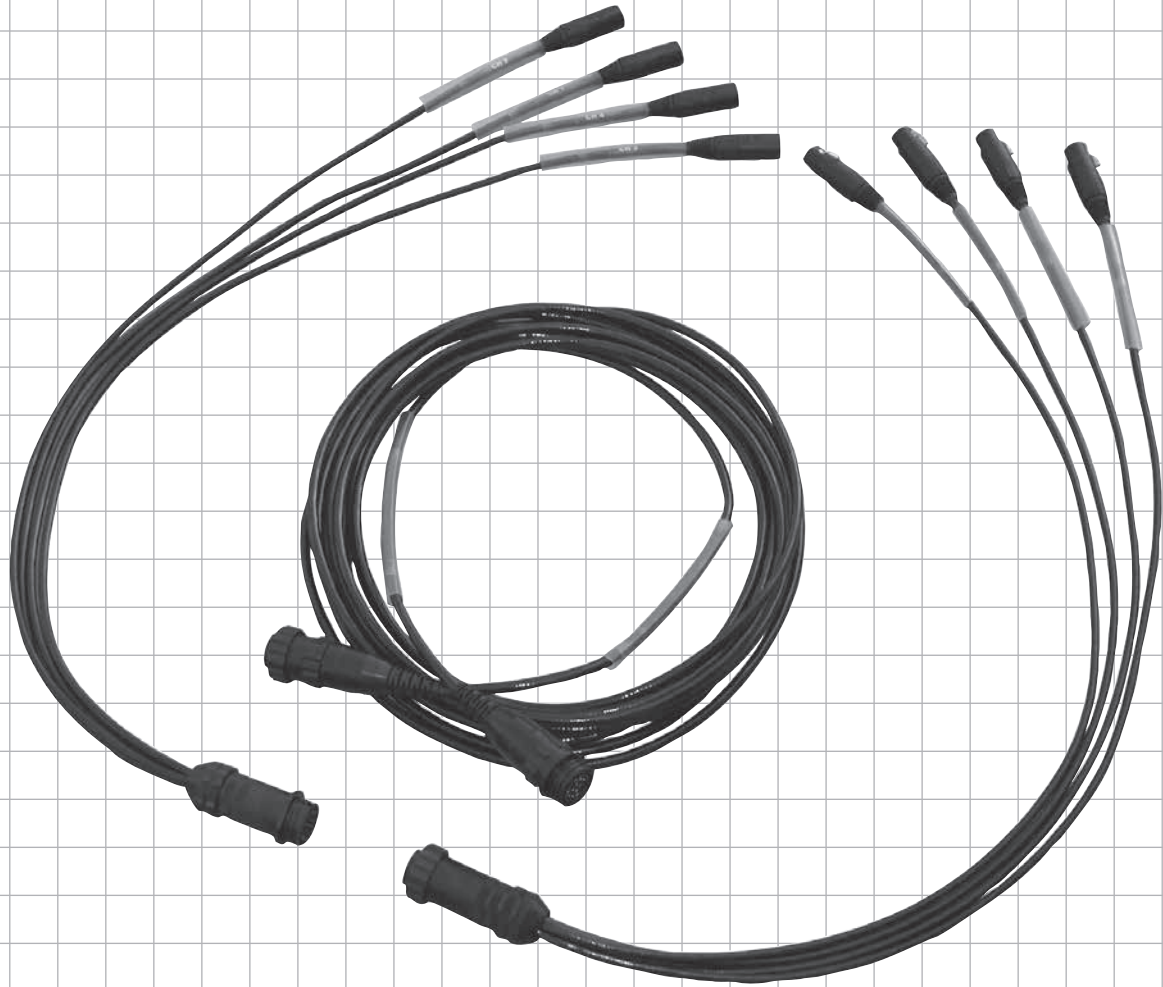

ProPlex™

Four Universe DMX CPC Snake

Four DMX512 universes over a single ProPlex CAT5e cable with durable CPC connectors. Custom configured with any combination of 3- or 5-pin XLR connectors on the break-outs. Available in lengths up to 330 ft.

RoHS
Compliant

- Cable is RoHS compliant
- TMB UK and Canada cable assemblies RoHS compliant
- TMB US cable assemblies RoHS compliant by request

Production Supplies & Services Worldwide

tmb-info@tmb.com

LOS ANGELES