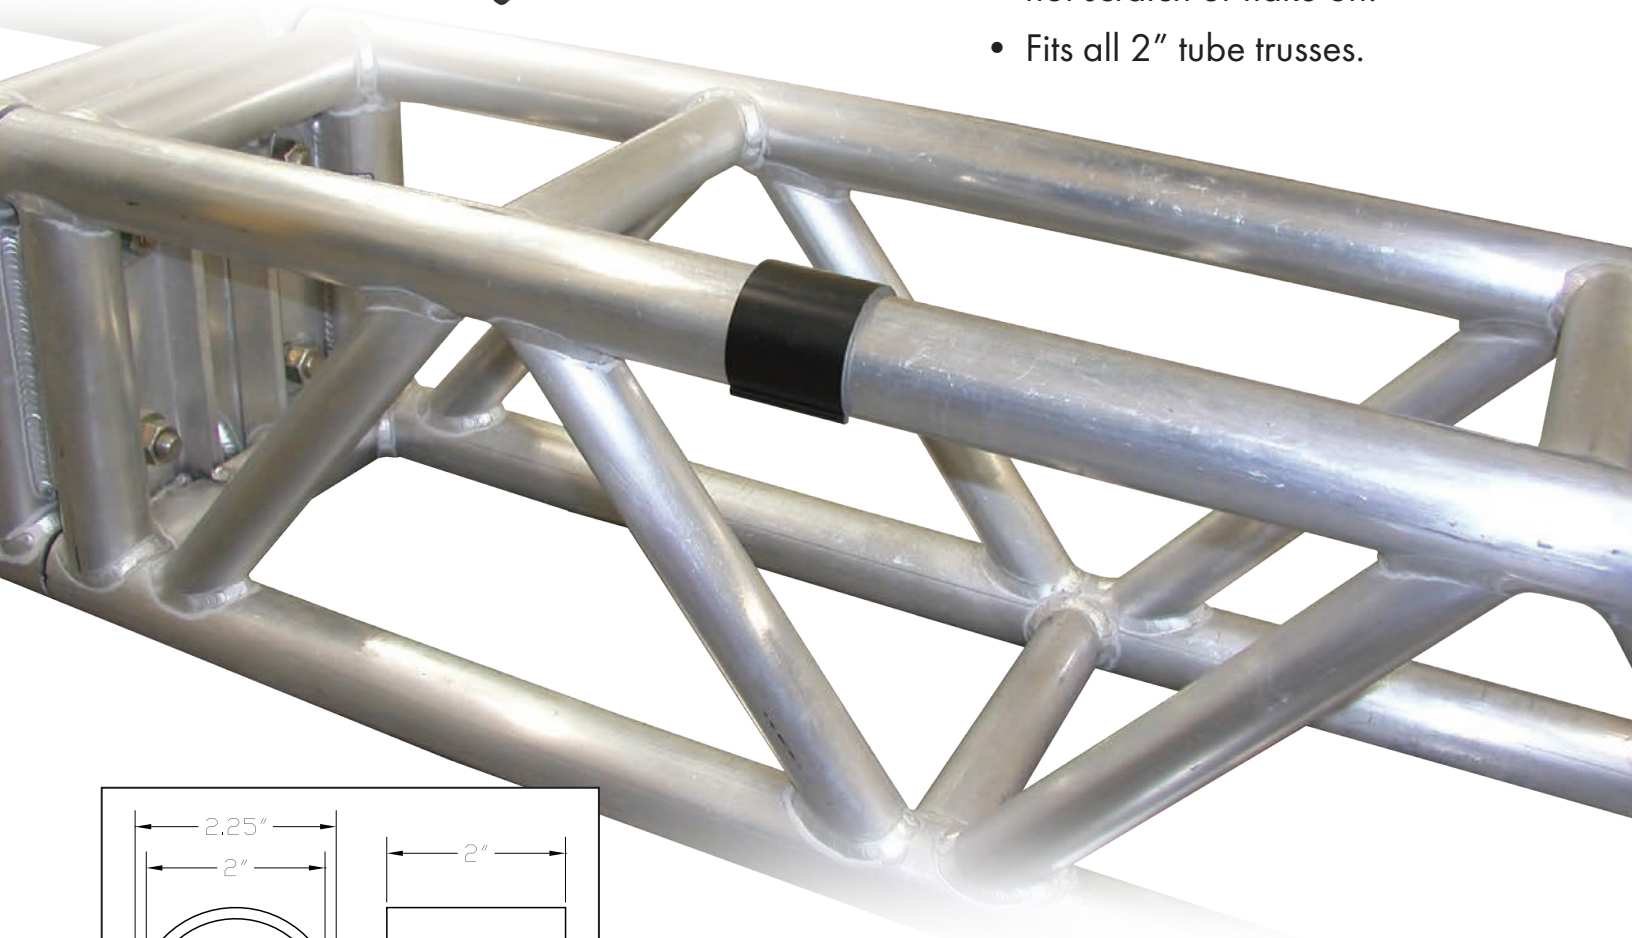

- Protects truss from C-clamps, stacking, shipping.
- Raised grips make it easy to remove and replace.
- Made of nearly indestructible PVC polymer.
- Black color is molded in, will not scratch or flake off.
- Fits all 2" tube trusses.