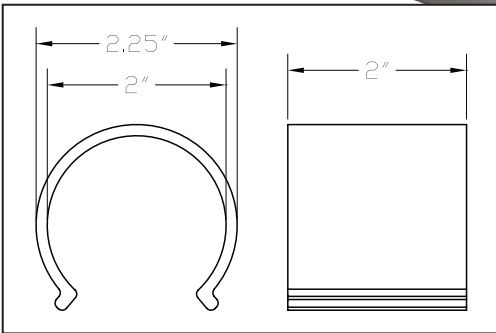

- Protects truss from C-clamps, stacking, shipping.
- Raised grips make it easy to remove and replace.
- Made of nearly indestructible PVC polymer.
- Black color is molded in, will not scratch or flake off.
- Fits all 2" tube trusses.