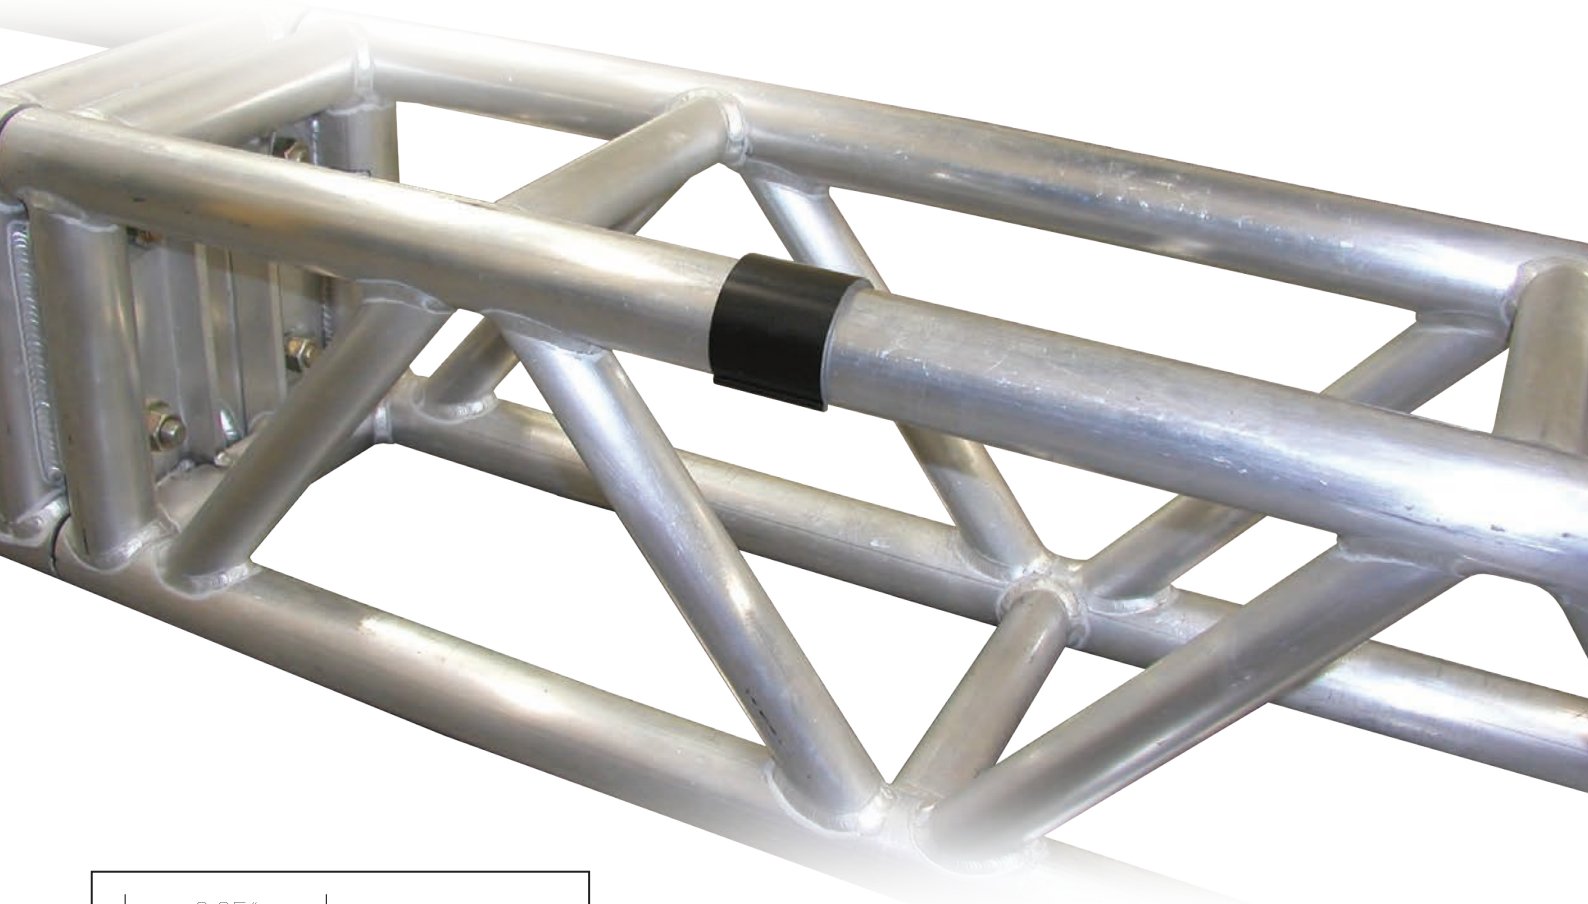

- Protects truss from C-clamps, stacking, shipping.
- Raised grips make it easy to remove and replace.
- Made of nearly indestructible PVC polymer.
- Black colour is moulded in, will not scratch or flake off.
- Fits all 2" tube trusses.