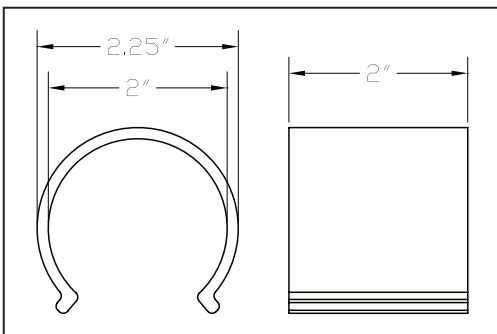

- Protects truss from C-clamps, stacking, shipping.
- Raised grips make it easy to remove and replace.
- Made of nearly indestructible PVC polymer.
- Black colour is moulded in, will not scratch or flake off.
- Fits all 2" tube trusses.