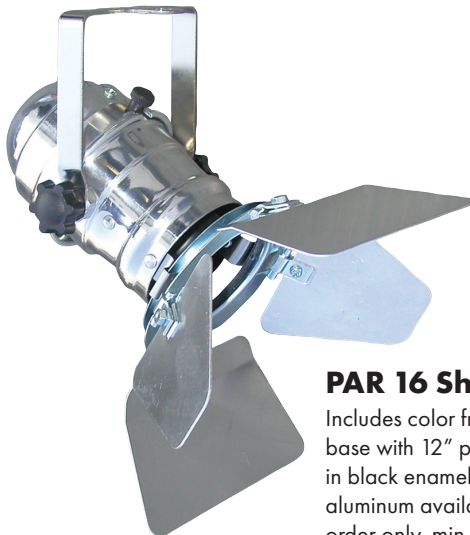

PAR 16

Includes color frame. Available in polished aluminum or black enamel finish. Line voltage version with E17 Candelabra base and molded Edison cordset for 120VAC 75 Watt max. lamp. Low Voltage version with MR16 base and 6" pigtails for 12VDC 75 Watt max. lamp

PAR 20 Short

Includes color frame and E27 medium screw base with molded Edison cordset. Available in black enamel finish. Polished aluminum available by special order only, min. qty. 120VAC 75 Watt max. lamp.

PAR 16 Short

Includes color frame and MR16 base with 12" pigtails. Available in black enamel finish. Polished aluminum available by special order only, min. qty. 12VDC 75 Watt max. lamp.

PAR 20

Includes color frame and E27 medium screw base with molded Edison cordset. Available in polished aluminum or black enamel finish. 120VAC 75 Watt max. lamp.