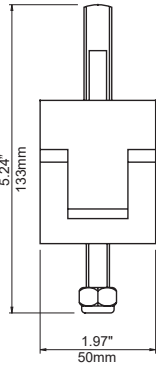

1" Half Coupler

2" Snap Coupler

2" Half Coupler
with 1 1/8" Spigot

2" Lightweight
Coupler

2" Half Coupler
with Eye Ring

ProBurger couplers are constructed from a certified high tensile-strength 6061 T6 aluminum extrusion. They attach securely to tubes and combine strength and durability with a high degree of safety. ProBurger range is tested to a safety factor of 10:1. Select models TUV certified.

London
+44 (0)20.8574.9700

tmb
www.tmb.com

New York
+1 201.896.8600

Beijing
+86 10.8492.1587

Toronto
+1 519.538.0888

For use with
2" OD tubing

Exclusive MagicBolt
No hex key needed!
ASTM International
Grade 10.9

2" Half Couplers

| | | | |
|-----------|---|------------------|---|
| PRBHC3/8 | 3/8"-16 MagicBolt Natural Finish | 500 Kg S.W.L. | Unit Weight: 1.15 lb [0.52 kg] |
| PRBHC3/8B | 3/8"-16 MagicBolt Black Anodized Finish | | |
| PRBHC1/2 | 1/2"-13 MagicBolt Natural Finish | | |
| PRBHC1/2B | 1/2"-13 MagicBolt Black Anodized Finish | | |

For use with
2" OD tubing

Exclusive MagicBolt
No hex key needed!
ASTM International
Grade 10.9

2" Slim Half Couplers

| | | | |
|----------|--|------------------|-----------------------------------|
| PRBHCSL | 3/8"-16 MagicBolt Natural Finish | 300 Kg S.W.L. | Unit Weight: 0.75 lb [0.34 kg] |
| PRBHCSLB | 3/8"-16 MagicBolt Black Anodized Finish | | |