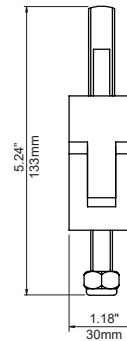

1" Half Coupler

2" Snap Coupler

2" Half Coupler
with 1 1/8" Spigot

2" Lightweight
Coupler

2" Half Coupler
with Eye Ring

ProBurger couplers are constructed from a certified high tensile-strength 6061 T6 aluminum extrusion. They attach securely to tubes and combine strength and durability with a high degree of safety. ProBurger range is tested to a safety factor of 10:1. Select models TUV certified.

London
+44 (0)20.8574.9700

tmb
www.tmb.com

New York
+1 201.896.8600

Beijing
+86 10.8492.1587

Toronto
+1 519.538.0888

For use with
2" OD tubing

Exclusive MagicBolt
No hex key needed!
ASTM International
Grade 10.9

2" Half Couplers

| | | | |
|-----------|---|------------------|---|
| PRBHC3/8 | 3/8"-16 MagicBolt Natural Finish | 500 Kg S.W.L. | Unit Weight: 1.15 lb [0.52 kg] |
| PRBHC3/8B | 3/8"-16 MagicBolt Black Anodized Finish | | |
| PRBHC1/2 | 1/2"-13 MagicBolt Natural Finish | | |
| PRBHC1/2B | 1/2"-13 MagicBolt Black Anodized Finish | | |

For use with
2" OD tubing

Exclusive MagicBolt
No hex key needed!
ASTM International
Grade 10.9

2" Slim Half Couplers

| | | | |
|----------|--|------------------|-----------------------------------|
| PRBHCSL | 3/8"-16 MagicBolt Natural Finish | 300 Kg S.W.L. | Unit Weight: 0.75 lb [0.34 kg] |
| PRBHCSLB | 3/8"-16 MagicBolt Black Anodized Finish | | |