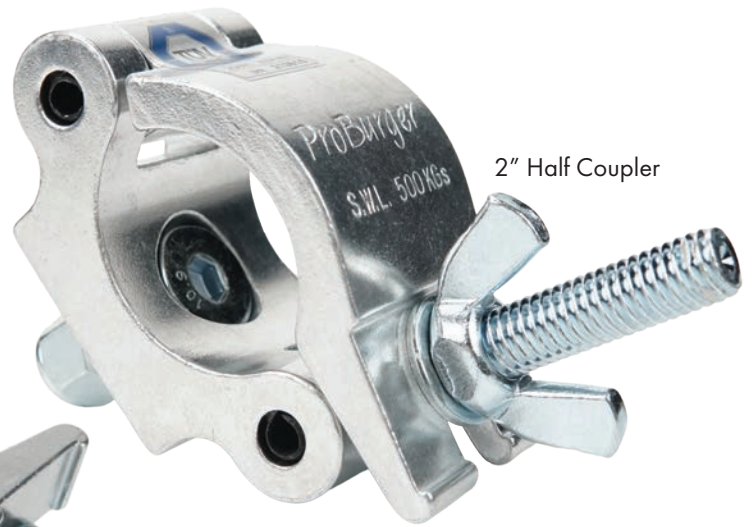

2" Swivel Coupler

**Black Anodized
Versions
Also Available**

2" Half Coupler

2" Slim Swivel
Coupler

2" Slim Half Coupler

2" Lightweight Adjustable
Coupler

Can be instantly fixed at any 45 degree
interval without a roll pin.

1" Half Coupler

2" Snap Coupler

2" Half Coupler
with 1 1/8" Spigot

2" Lightweight
Coupler

2" Half Coupler
with Eye Ring

ProBurger couplers are constructed from a certified high tensile-strength 6061 T6 aluminum extrusion. They attach securely to tubes and combine strength and durability with a high degree of safety. ProBurger range is tested to a safety factor of 10:1. Select models TUV certified.

For use with
2" OD tubing

Includes roll pin for
fixing at 90° angle.

2" Swivel Couplers

| | | | |
|--------|--|------------------|-----------------------------------|
| PRBSC | Swivel Coupler, Natural Finish | 500 Kg S.W.L. | Unit Weight: 2.15 lb [0.98 kg] |
| PRBSCB | Swivel Coupler, Black Anodized Finish | | |