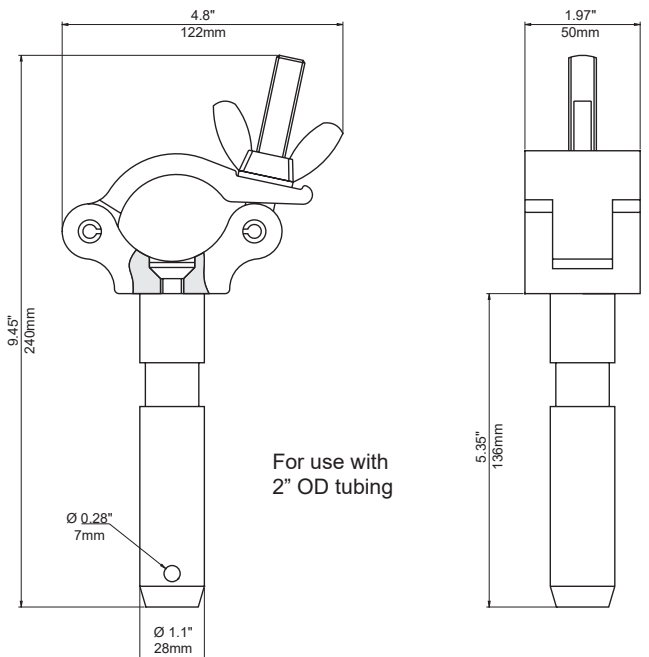

2" Half Coupler with Spigot			
PRBSPC	1 1/8" Spigot Natural Finish	500 Kg S.W.L.	Unit Weight: 2.25 lb [1.02 kg]