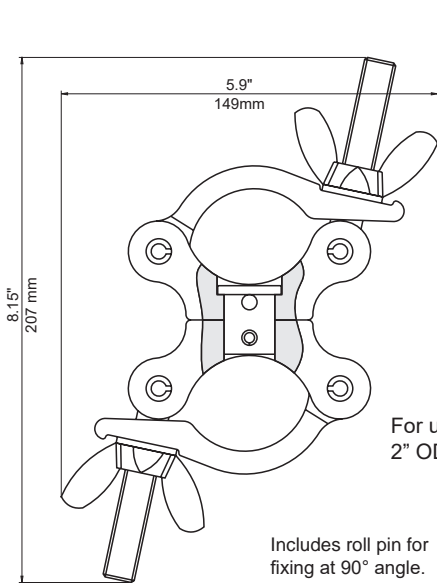

2" Half Couplers

| | | | |
|-----------|---|------------------|---|
| PRBHC3/8 | 3/8"-16 MagicBolt Natural Finish | 500 Kg S.W.L. | Unit Weight: 1.15 lb [0.52 kg] |
| PRBHC3/8B | 3/8"-16 MagicBolt Black Anodized Finish | | |
| PRBHC1/2 | 1/2"-13 MagicBolt Natural Finish | | |
| PRBHC1/2B | 1/2"-13 MagicBolt Black Anodized Finish | | |

For use with
2" OD tubing

Exclusive MagicBolt
No hex key needed!
ASTM International
Grade 10.9

2" Slim Half Couplers

| | | | |
|----------|--|------------------|-----------------------------------|
| PRBHCSL | 3/8"-16 MagicBolt Natural Finish | 300 Kg S.W.L. | Unit Weight: 0.75 lb [0.34 kg] |
| PRBHCSLB | 3/8"-16 MagicBolt Black Anodized Finish | | |

For use with
2" OD tubing

Includes roll pin for
fixing at 90° angle.

2" Swivel Couplers

| | | | |
|--------|--|------------------|-----------------------------------|
| PRBSC | Swivel Coupler, Natural Finish | 500 Kg S.W.L. | Unit Weight: 2.15 lb [0.98 kg] |
| PRBSCB | Swivel Coupler, Black Anodized Finish | | |