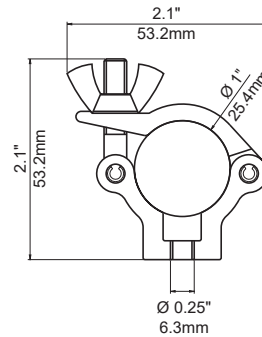

| 2" Half Coupler with Eye Ring | | | |
|-------------------------------|-----------------------------|---------------|--------------------------------|
| PRBERC | M12 Eye Ring Natural Finish | 340 Kg S.W.L. | Unit Weight: 1.35 lb [0.61 kg] |

| 2" Half Coupler with Spigot | | | |
|-----------------------------|------------------------------|---------------|--------------------------------|
| PRBSPC | 1 1/8" Spigot Natural Finish | 500 Kg S.W.L. | Unit Weight: 2.25 lb [1.02 kg] |

For use with
1" OD tubing

1" Half Couplers

| | | | |
|--------|---|-----------------|--------------------------------|
| PRBHC1 | 1/4" Mounting Bolt (bolt not included) Natural Finish | 50 Kg S.W.L. | Unit Weight: 0.10 lb [0.05 kg] |
|--------|---|-----------------|--------------------------------|