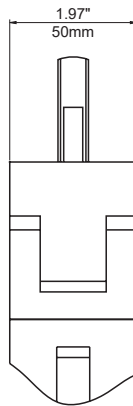

2" Half Couplers

| | | | |
|-----------|---|------------------|---|
| PRBHC3/8 | 3/8"-16 MagicBolt Natural Finish | 500 Kg S.W.L. | Unit Weight: 1.15 lb [0.52 kg] |
| PRBHC3/8B | 3/8"-16 MagicBolt Black Anodized Finish | | |
| PRBHC1/2 | 1/2"-13 MagicBolt Natural Finish | | |
| PRBHC1/2B | 1/2"-13 MagicBolt Black Anodized Finish | | |

For use with
2" OD tubing

Exclusive MagicBolt
No hex key needed!
ASTM International
Grade 10.9

2" Slim Half Couplers

| | | | |
|----------|--|------------------|-----------------------------------|
| PRBHCSL | 3/8"-16 MagicBolt Natural Finish | 300 Kg S.W.L. | Unit Weight: 0.75 lb [0.34 kg] |
| PRBHCSLB | 3/8"-16 MagicBolt Black Anodized Finish | | |

For use with
2" OD tubing

Includes roll pin for
fixing at 90° angle.

2" Swivel Couplers

| | | | |
|--------|--|------------------|-----------------------------------|
| PRBSC | Swivel Coupler, Natural Finish | 500 Kg S.W.L. | Unit Weight: 2.15 lb [0.98 kg] |
| PRBSCB | Swivel Coupler, Black Anodized Finish | | |