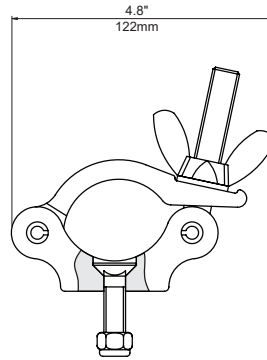

1" Half Coupler

2" Snap Coupler

2" Half Coupler
with 1 1/8" Spigot

2" Lightweight
Coupler

2" Half Coupler
with Eye Ring

ProBurger couplers are constructed from a certified high tensile-strength 6061 T6 aluminum extrusion. They attach securely to tubes and combine strength and durability with a high degree of safety. ProBurger range is tested to a safety factor of 10:1. Select models TUV certified.

London
+44 (0)20.8574.9700

tmb
www.tmb.com

New York
+1 201.896.8600

Beijing
+86 10.8492.1587

Toronto
+1 519.538.0888

For use with
2" OD tubing

Exclusive MagicBolt
No hex key needed!
ASTM International
Grade 10.9

2" Half Couplers

| | | | |
|-----------|---|------------------|---|
| PRBHC3/8 | 3/8"-16 MagicBolt Natural Finish | 500 Kg S.W.L. | Unit Weight: 1.15 lb [0.52 kg] |
| PRBHC3/8B | 3/8"-16 MagicBolt Black Anodized Finish | | |
| PRBHC1/2 | 1/2"-13 MagicBolt Natural Finish | | |
| PRBHC1/2B | 1/2"-13 MagicBolt Black Anodized Finish | | |

For use with
2" OD tubing

Exclusive MagicBolt
No hex key needed!
ASTM International
Grade 10.9

2" Slim Half Couplers

| | | | |
|----------|--|------------------|-----------------------------------|
| PRBHCSL | 3/8"-16 MagicBolt Natural Finish | 300 Kg S.W.L. | Unit Weight: 0.75 lb [0.34 kg] |
| PRBHCSLB | 3/8"-16 MagicBolt Black Anodized Finish | | |