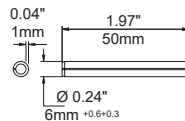

2" Half Couplers

| | | | |
|-----------|---|------------------|---|
| PRBHC3/8 | 3/8"-16 MagicBolt Natural Finish | 500 Kg S.W.L. | Unit Weight: 1.15 lb [0.52 kg] |
| PRBHC3/8B | 3/8"-16 MagicBolt Black Anodized Finish | | |
| PRBHC1/2 | 1/2"-13 MagicBolt Natural Finish | | |
| PRBHC1/2B | 1/2"-13 MagicBolt Black Anodized Finish | | |

For use with
2" OD tubing

Exclusive MagicBolt
No hex key needed!
ASTM International
Grade 10.9

2" Slim Half Couplers

| | | | |
|----------|--|------------------|-----------------------------------|
| PRBHCSL | 3/8"-16 MagicBolt Natural Finish | 300 Kg S.W.L. | Unit Weight: 0.75 lb [0.34 kg] |
| PRBHCSLB | 3/8"-16 MagicBolt Black Anodized Finish | | |

For use with
2" OD tubing

Includes roll pin for
fixing at 90° angle.

2" Swivel Couplers

| | | | |
|--------|--|------------------|-----------------------------------|
| PRBSC | Swivel Coupler, Natural Finish | 500 Kg S.W.L. | Unit Weight: 2.15 lb [0.98 kg] |
| PRBSCB | Swivel Coupler, Black Anodized Finish | | |