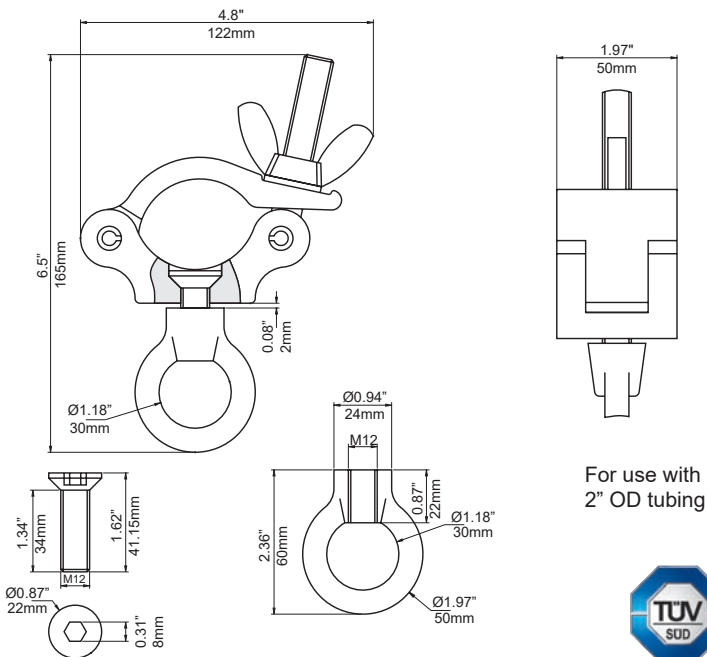

For use with
2" OD tubing

Includes roll pin for
fixing at 90° angle.

2" Swivel Couplers

| | | | |
|--------|--|------------------|-----------------------------------|
| PRBSC | Swivel Coupler, Natural Finish | 500 Kg S.W.L. | Unit Weight: 2.15 lb [0.98 kg] |
| PRBSCB | Swivel Coupler, Black Anodized Finish | | |

For use with
2" OD tubing

2" Slim Swivel Couplers

| | | | |
|----------|---|------------------|----------------------------------|
| PRBSLSC | Slim Swivel Coupler, Natural Finish | 300 Kg S.W.L. | Unit Weight: 1.5 lb [0.68 kg] |
| PRBSLSCB | Slim Swivel Coupler, Black Anodized Finish | | |

| 2" Snap Couplers | | | |
|------------------|---|---------------|-------------------------------|
| PRBSNC1/2 | 1/2"-13 Mounting Bolt Natural Finish | 300 Kg S.W.L. | Unit Weight: 1.3 lb [0.59 kg] |
| PRBSNC1/2B | 1/2"-13 Mounting Bolt Black Anodized Finish | | |

| 2" Half Coupler with Eye Ring | | | |
|-------------------------------|-----------------------------|---------------|--------------------------------|
| PRBERC | M12 Eye Ring Natural Finish | 340 Kg S.W.L. | Unit Weight: 1.35 lb [0.61 kg] |