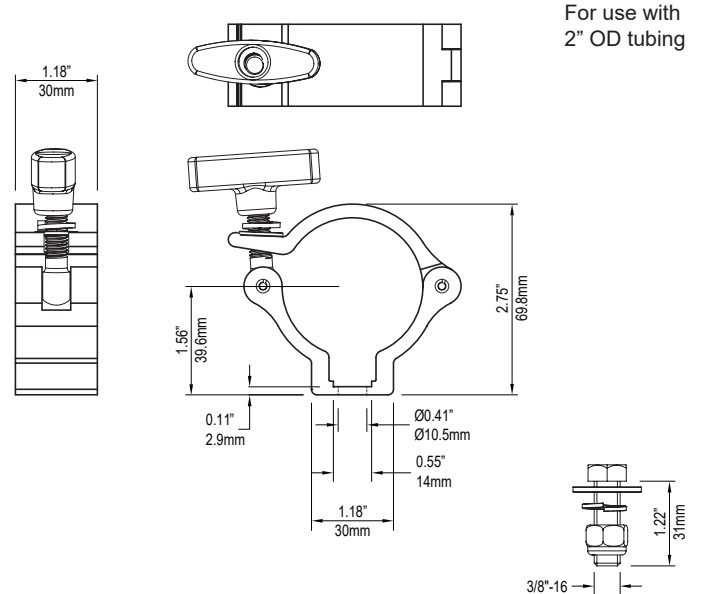

2" Lightweight Couplers			
PRBHCLW	Lightweight Coupler, Natural Finish	75 Kg S.W.L.	Unit Weight: 0.4 lb [0.18 kg]
PRBHCLWB	Lightweight Coupler, Black Anodized Finish