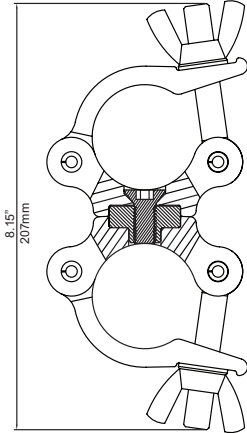

For use with
2" OD tubing

2" Lightweight Adjustable Couplers

PRBACS	Adjustable Coupler Natural Finish	194 Kg S.W.L.	Unit Weight: 2.25 lb [1.02 kg]
PRBACB	Adjustable Coupler Black Anodized Finish		

For use with
1" OD tubing