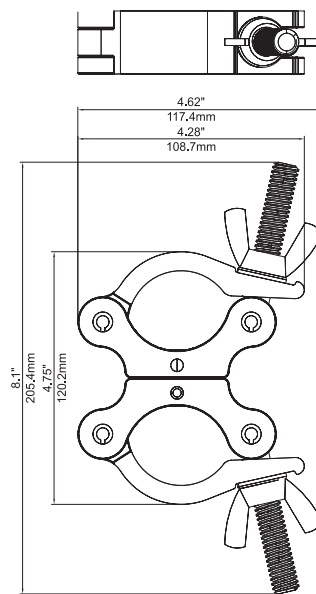

2" Half Couplers

| | | | |
|-----------|---|------------------|---|
| PRBHC3/8 | 3/8"-16 MagicBolt Natural Finish | 500 Kg S.W.L. | Unit Weight: 1.15 lb [0.52 kg] |
| PRBHC3/8B | 3/8"-16 MagicBolt Black Anodized Finish | | |
| PRBHC1/2 | 1/2"-13 MagicBolt Natural Finish | | |
| PRBHC1/2B | 1/2"-13 MagicBolt Black Anodized Finish | | |

For use with
2" OD tubing

Exclusive MagicBolt
No hex key needed!
ASTM International
Grade 10.9

2" Slim Half Couplers

| | | | |
|----------|--|------------------|-----------------------------------|
| PRBHCSL | 3/8"-16 MagicBolt Natural Finish | 300 Kg S.W.L. | Unit Weight: 0.75 lb [0.34 kg] |
| PRBHCSLB | 3/8"-16 MagicBolt Black Anodized Finish | | |

For use with
2" OD tubing

Includes roll pin for
fixing at 90° angle.

2" Swivel Couplers

| | | | |
|--------|--|------------------|-----------------------------------|
| PRBSC | Swivel Coupler, Natural Finish | 500 Kg S.W.L. | Unit Weight: 2.15 lb [0.98 kg] |
| PRBSCB | Swivel Coupler, Black Anodized Finish | | |

For use with
2" OD tubing

2" Slim Swivel Couplers

| | | | |
|----------|---|------------------|----------------------------------|
| PRBSLSC | Slim Swivel Coupler, Natural Finish | 300 Kg S.W.L. | Unit Weight: 1.5 lb [0.68 kg] |
| PRBSLSCB | Slim Swivel Coupler, Black Anodized Finish | | |