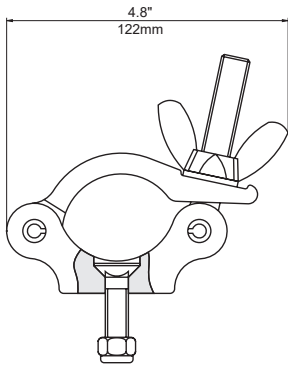

For use with
2" OD tubing

Exclusive MagicBolt
No hex key needed!
ASTM International
Grade 10.9

2" Half Couplers

PRBHC3/8	3/8"-16 MagicBolt Natural Finish	500 Kg S.W.L.	Unit Weight: 1.15 lb [0.52 kg]
PRBHC3/8B	3/8"-16 MagicBolt Black Anodized Finish		
PRBHC1/2	1/2"-13 MagicBolt Natural Finish		
PRBHC1/2B	1/2"-13 MagicBolt Black Anodized Finish		

For use with
2" OD tubing

Exclusive MagicBolt
No hex key needed!
ASTM International
Grade 10.9

2" Slim Half Couplers

PRBHCSL	3/8"-16 MagicBolt Natural Finish	300 Kg S.W.L.	Unit Weight: 0.75 lb [0.34 kg]
PRBHCSLB	3/8"-16 MagicBolt Black Anodized Finish		

For use with
2" OD tubing

Includes roll pin for
fixing at 90° angle.

2" Swivel Couplers

PRBSC	Swivel Coupler, Natural Finish	500 Kg S.W.L.	Unit Weight: 2.15 lb [0.98 kg]
PRBSCB	Swivel Coupler, Black Anodized Finish		

For use with
2" OD tubing

2" Slim Swivel Couplers

PRBSLSC	Slim Swivel Coupler, Natural Finish	300 Kg S.W.L.	Unit Weight: 1.5 lb [0.68 kg]
PRBSLSCB	Slim Swivel Coupler, Black Anodized Finish