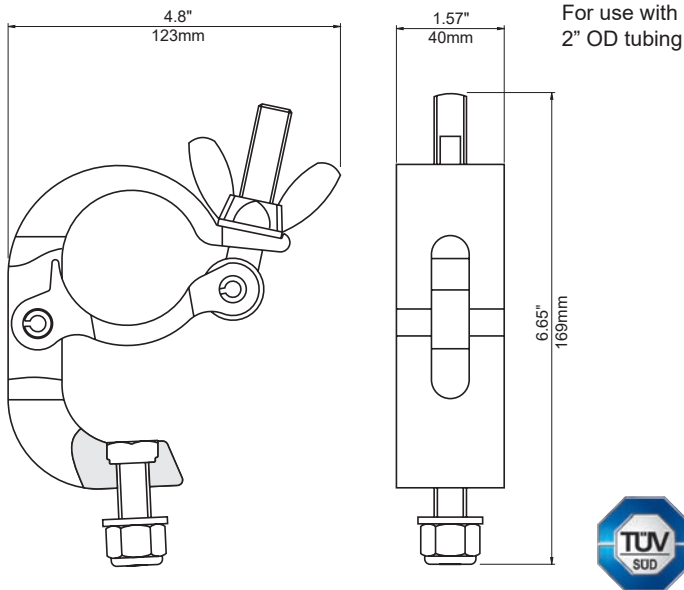

For use with
2" OD tubing

Exclusive MagicBolt
No hex key needed!
ASTM International
Grade 10.9

2" Slim Half Couplers

| | | | |
|----------|--|------------------|-----------------------------------|
| PRBHCSL | 3/8"-16 MagicBolt Natural Finish | 300 Kg S.W.L. | Unit Weight: 0.75 lb [0.34 kg] |
| PRBHCSLB | 3/8"-16 MagicBolt Black Anodized Finish | | |

For use with
2" OD tubing

Includes roll pin for
fixing at 90° angle.

2" Swivel Couplers

| | | | |
|--------|--|------------------|-----------------------------------|
| PRBSC | Swivel Coupler, Natural Finish | 500 Kg S.W.L. | Unit Weight: 2.15 lb [0.98 kg] |
| PRBSCB | Swivel Coupler, Black Anodized Finish | | |

For use with
2" OD tubing

2" Slim Swivel Couplers

| | | | |
|----------|---|------------------|----------------------------------|
| PRBSLSC | Slim Swivel Coupler, Natural Finish | 300 Kg S.W.L. | Unit Weight: 1.5 lb [0.68 kg] |
| PRBSLSCB | Slim Swivel Coupler, Black Anodized Finish | | |