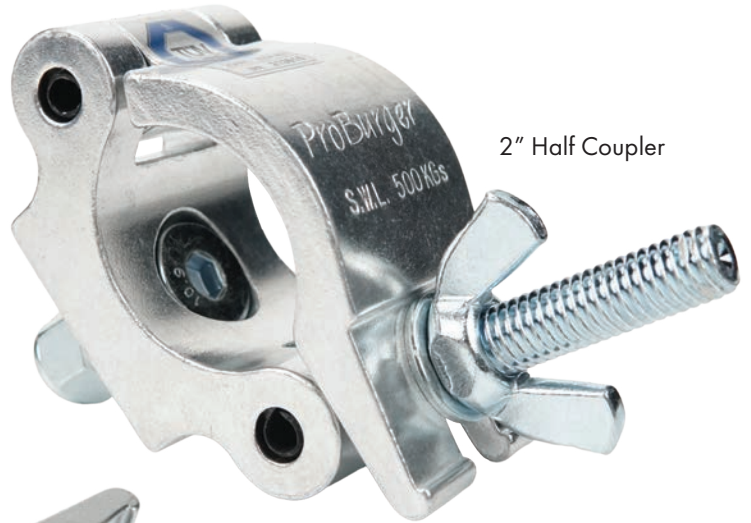

2" Swivel Coupler

**Black Anodised
Versions
Also Available**

2" Half Coupler

2" Slim Swivel
Coupler

2" Slim Half Coupler

2" Lightweight Adjustable
Coupler

Can be instantly fixed at any 45 degree
interval without a roll pin.

1" Half Coupler

2" Snap Coupler

2" Half Coupler
with 1 1/8" Spigot

2" Lightweight
Coupler

2" Half Coupler
with Eye Ring

ProBurger couplers are constructed from a certified high tensile-strength 6061 T6 aluminium extrusion. They attach securely to tubes and combine strength and durability with a high degree of safety. ProBurger range is tested to a safety factor of 10:1. Select models TUV certified.

For use with
2" OD tubing

Exclusive MagicBolt
No hex key needed!
ASTM International
Grade 10.9

2" Half Couplers

PRBHCM10	M10-1.5 MagicBolt, Natural Finish	500 Kg S.W.L.	Unit Weight: 1.15 lb [0.52 kg]
PRBHCM10B	M10-1.5 MagicBolt, Black Anodised Finish		
PRBHC1/2	1/2"-13 MagicBolt Natural Finish		
PRBHC1/2B	1/2"-13 MagicBolt Black Anodised Finish		

For use with
2" OD tubing

2" Snap Couplers

PRBSNC1/2	1/2"-13 Mounting Bolt Natural Finish	300 Kg S.W.L.	Unit Weight: 1.3 lb [0.59 kg]
PRBSNC1/2B	1/2"-13 Mounting Bolt Black Anodised Finish		

For use with
2" OD tubing