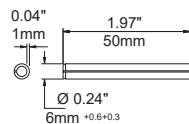

For use with
2" OD tubing

Exclusive MagicBolt
No hex key needed!
ASTM International
Grade 10.9

2" Half Couplers

PRBHCM10	M10-1.5 MagicBolt, Natural Finish	500 Kg S.W.L.	Unit Weight: 1.15 lb [0.52 kg]
PRBHCM10B	M10-1.5 MagicBolt, Black Anodised Finish		
PRBHC1/2	1/2"-13 MagicBolt Natural Finish		
PRBHC1/2B	1/2"-13 MagicBolt Black Anodised Finish		

2" Slim Half Couplers

PRBHCSL	3/8"-16 MagicBolt Natural Finish	300 Kg S.W.L.	Unit Weight: 0.75 lb [0.34 kg]
PRBHCSLB	3/8"-16 MagicBolt Black Anodised Finish		

For use with
2" OD tubing

Includes roll pin for
fixing at 90° angle.