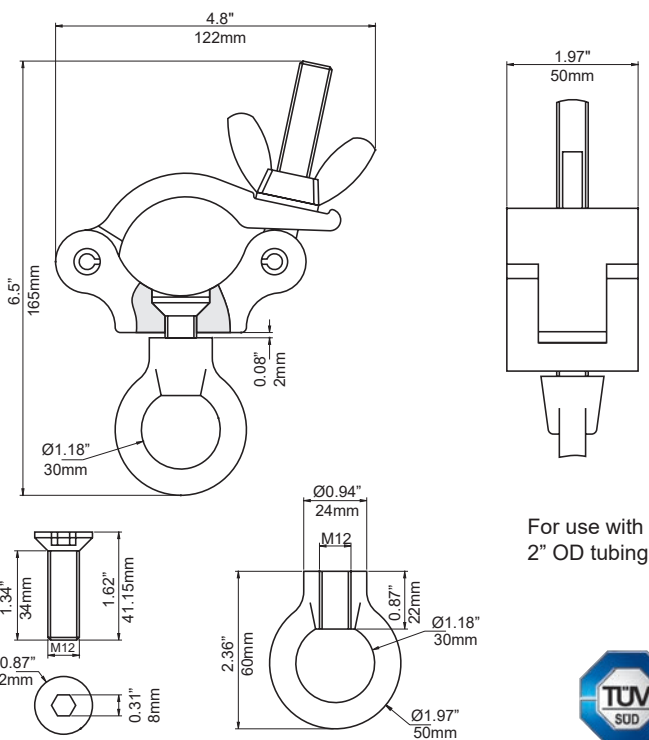

For use with
2" OD tubing

2" Half Coupler with Eye Ring

PRBERC	M12 Eye Ring Natural Finish	340 Kg S.W.L.	Unit Weight: 1.35 lb [0.61 kg]

For use with
2" OD tubing