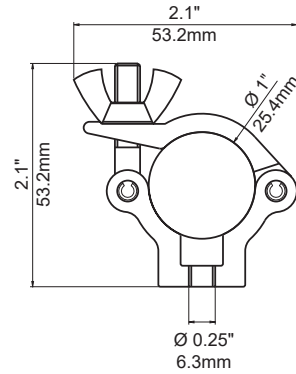

PRBERC	M12 Eye Ring Natural Finish	340 Kg S.W.L.	Unit Weight: 1.35 lb [0.61 kg]
--------	-----------------------------	------------------	-----------------------------------

For use with
2" OD tubing

2" Half Coupler with Spigot

PRBSPC	1 1/8" Spigot Natural Finish	500 Kg S.W.L.	Unit Weight: 2.25 lb [1.02 kg]
--------	------------------------------	------------------	-----------------------------------

For use with
2" OD tubing

2" Lightweight Adjustable Couplers

PRBACS	Adjustable Coupler Natural Finish	194 Kg S.W.L.	Unit Weight: 2.25 lb [1.02 kg]
PRBACB	Adjustable Coupler Black Anodised Finish		

For use with
2" OD tubing

1" Half Couplers