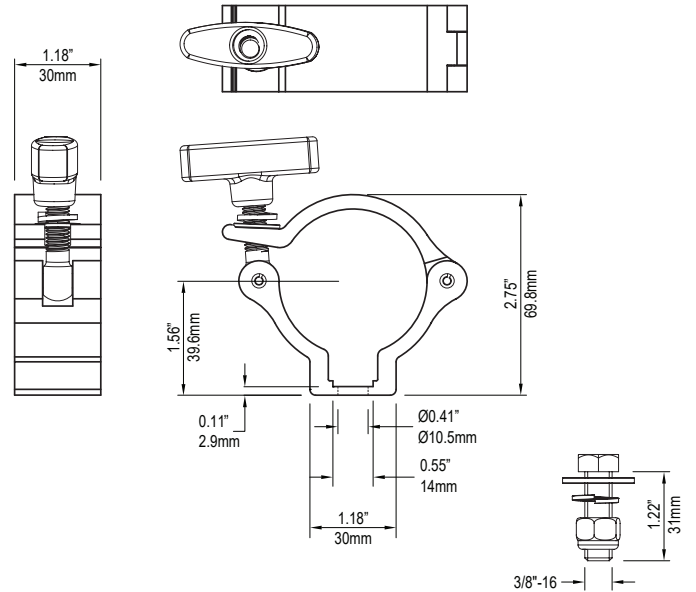

2" Slim Half Couplers

PRBHCSL	3/8"-16 MagicBolt Natural Finish	300 Kg S.W.L.	Unit Weight: 0.75 lb [0.34 kg]
PRBHCSLB	3/8"-16 MagicBolt Black Anodised Finish		

For use with
2" OD tubing

Includes roll pin for
fixing at 90° angle.

For use with
2" OD tubing

2" Swivel Couplers

PRBSC	Swivel Coupler, Natural Finish	500 Kg S.W.L.	Unit Weight: 2.15 lb [0.98 kg]
PRBSCB	Swivel Coupler, Black Anodised Finish		

2" Slim Swivel Couplers

PRBSLSC	Slim Swivel Coupler, Natural Finish	300 Kg S.W.L.	Unit Weight: 1.5 lb [0.68 kg]
PRBSLSCB	Slim Swivel Coupler, Black Anodised Finish		

For use with
2" OD tubing

2" Snap Couplers

PRBSNC1/2	1/2"-13 Mounting Bolt Natural Finish	300 Kg S.W.L.	Unit Weight: 1.3 lb [0.59 kg]
PRBSNC1/2B	1/2"-13 Mounting Bolt Black Anodised Finish		

For use with
2" OD tubing