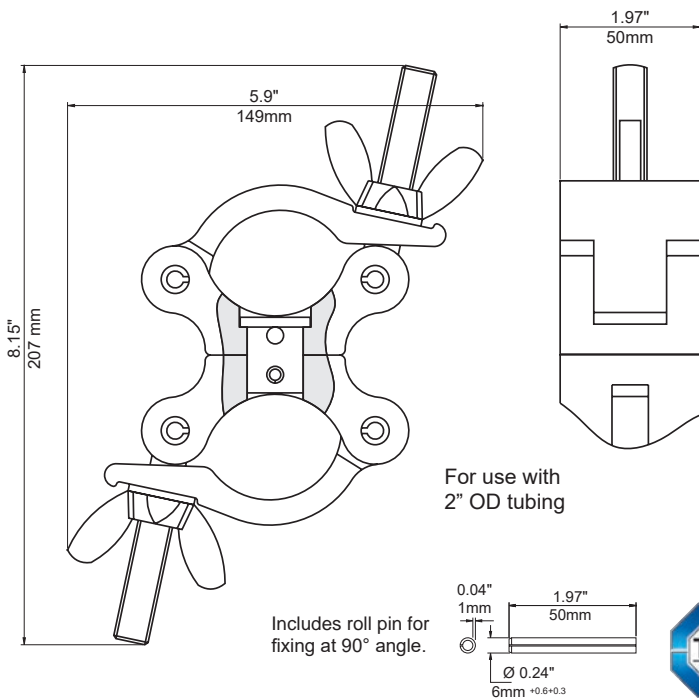

For use with
2" OD tubing

Exclusive MagicBolt
No hex key needed!
ASTM International
Grade 10.9

2" Half Couplers

PRBHCM10	M10-1.5 MagicBolt, Natural Finish	500 Kg S.W.L.	Unit Weight: 1.15 lb [0.52 kg]
PRBHCM10B	M10-1.5 MagicBolt, Black Anodised Finish		
PRBHC1/2	1/2"-13 MagicBolt Natural Finish		
PRBHC1/2B	1/2"-13 MagicBolt Black Anodised Finish		

2" Slim Half Couplers

PRBHCSL	3/8"-16 MagicBolt Natural Finish	300 Kg S.W.L.	Unit Weight: 0.75 lb [0.34 kg]
PRBHCSLB	3/8"-16 MagicBolt Black Anodised Finish		

For use with
2" OD tubing

Includes roll pin for
fixing at 90° angle.

For use with
2" OD tubing

2" Snap Couplers

PRBSNC1/2	1/2"-13 Mounting Bolt Natural Finish	300 Kg S.W.L.	Unit Weight: 1.3 lb [0.59 kg]
PRBSNC1/2B	1/2"-13 Mounting Bolt Black Anodised Finish		

For use with
2" OD tubing