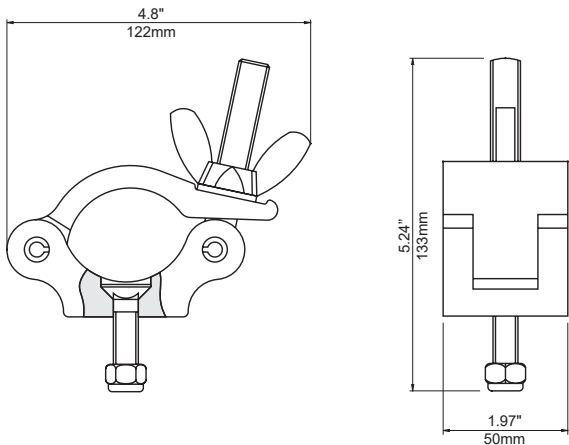

For use with
2" OD tubing

Exclusive MagicBolt
No hex key needed!
ASTM International
Grade 10.9