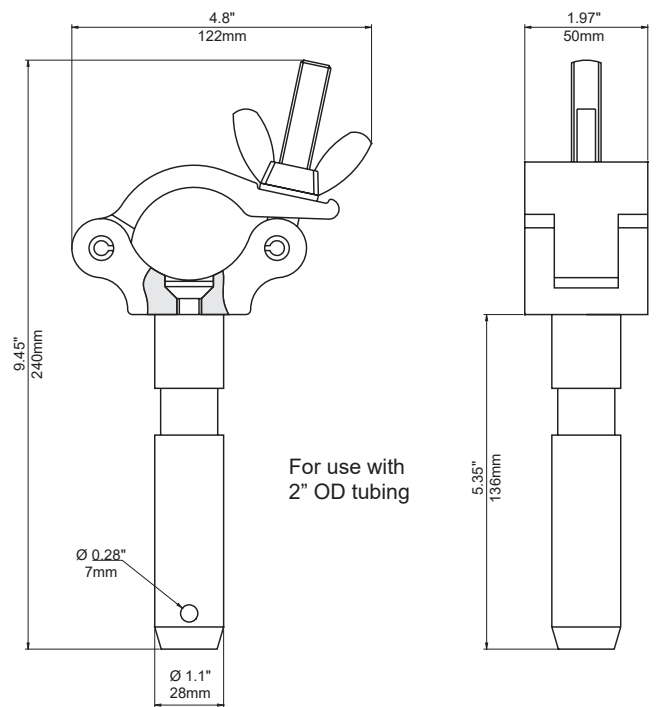

For use with
2" OD tubing

2" Snap Couplers

PRBSNC1/2	1/2"-13 Mounting Bolt Natural Finish	300 Kg S.W.L.	Unit Weight: 1.3 lb [0.59 kg]
PRBSNC1/2B	1/2"-13 Mounting Bolt Black Anodised Finish		

For use with
2" OD tubing

2" Lightweight Couplers

PRBHCLW	Lightweight Coupler, Natural Finish	75 Kg S.W.L.	Unit Weight: 0.4 lb [0.18 kg]
PRBHCLWB	Lightweight Coupler, Black Anodised Finish		

For use with
2" OD tubing

2" Half Coupler with Eye Ring

PRBERC	M12 Eye Ring Natural Finish	340 Kg S.W.L.	Unit Weight: 1.35 lb [0.61 kg]
--------	-----------------------------	------------------	-----------------------------------

For use with
2" OD tubing

2" Half Coupler with Spigot