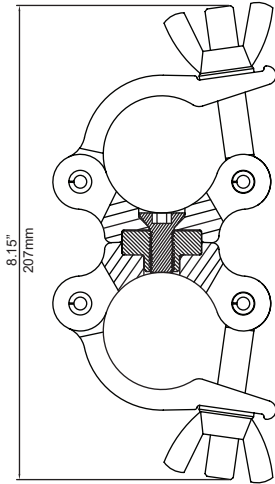

For use with
2" OD tubing

2" Snap Couplers

PRBSNC1/2	1/2"-13 Mounting Bolt Natural Finish	300 Kg S.W.L.	Unit Weight: 1.3 lb [0.59 kg]
PRBSNC1/2B	1/2"-13 Mounting Bolt Black Anodised Finish		

For use with
2" OD tubing

2" Lightweight Couplers

PRBHCLW	Lightweight Coupler, Natural Finish	75 Kg S.W.L.	Unit Weight: 0.4 lb [0.18 kg]
PRBHCLWB	Lightweight Coupler, Black Anodised Finish		

For use with
2" OD tubing

2" Half Coupler with Eye Ring

PRBERC	M12 Eye Ring Natural Finish	340 Kg S.W.L.	Unit Weight: 1.35 lb [0.61 kg]
--------	-----------------------------	------------------	-----------------------------------

For use with
2" OD tubing

2" Half Coupler with Spigot

PRBSPC	1 1/8" Spigot Natural Finish	500 Kg S.W.L.	Unit Weight: 2.25 lb [1.02 kg]
--------	------------------------------	------------------	-----------------------------------

For use with
2" OD tubing