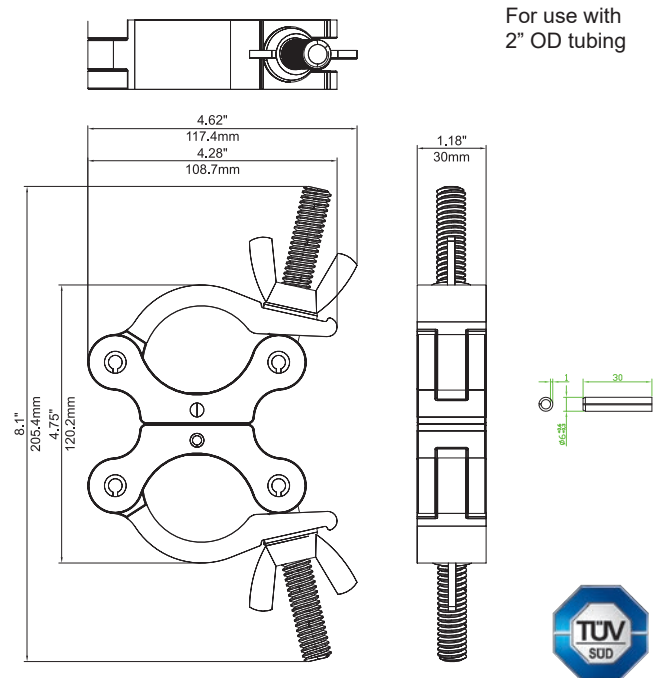

1" Half Coupler

2" Snap Coupler

2" Half Coupler
with 1 1/8" Spigot

2" Lightweight
Coupler

2" Half Coupler
with Eye Ring

ProBurger couplers are constructed from a certified high tensile-strength 6061 T6 aluminium extrusion. They attach securely to tubes and combine strength and durability with a high degree of safety. ProBurger range is tested to a safety factor of 10:1. Select models TUV certified.

For use with
2" OD tubing

Exclusive MagicBolt
No hex key needed!
ASTM International
Grade 10.9

2" Half Couplers

PRBHCM10	M10-1.5 MagicBolt, Natural Finish	500 Kg S.W.L.	Unit Weight: 1.15 lb [0.52 kg]
PRBHCM10B	M10-1.5 MagicBolt, Black Anodised Finish		
PRBHC1/2	1/2"-13 MagicBolt Natural Finish		
PRBHC1/2B	1/2"-13 MagicBolt Black Anodised Finish		

2" Slim Half Couplers

PRBHCSL	3/8"-16 MagicBolt Natural Finish	300 Kg S.W.L.	Unit Weight: 0.75 lb [0.34 kg]
PRBHCSLB	3/8"-16 MagicBolt Black Anodised Finish		

For use with
2" OD tubing

Includes roll pin for
fixing at 90° angle.

For use with
2" OD tubing

2" Snap Couplers

PRBSNC1/2	1/2"-13 Mounting Bolt Natural Finish	300 Kg S.W.L.	Unit Weight: 1.3 lb [0.59 kg]
PRBSNC1/2B	1/2"-13 Mounting Bolt Black Anodised Finish		

For use with
2" OD tubing