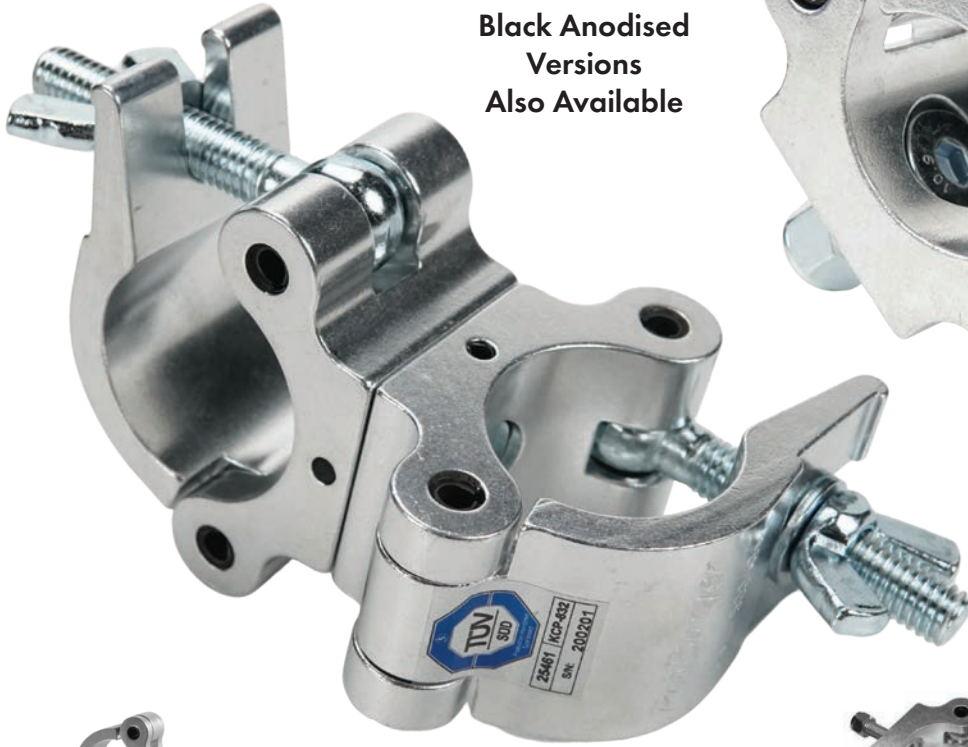

2" Swivel Coupler

**Black Anodised
Versions
Also Available**

2" Half Coupler

2" Slim Swivel
Coupler

2" Slim Half Coupler

2" Lightweight Adjustable
Coupler

Can be instantly fixed at any 45 degree
interval without a roll pin.

1" Half Coupler

2" Snap Coupler

2" Half Coupler
with 1 1/8" Spigot

2" Lightweight
Coupler

2" Half Coupler
with Eye Ring

ProBurger couplers are constructed from a certified high tensile-strength 6061 T6 aluminium extrusion. They attach securely to tubes and combine strength and durability with a high degree of safety. ProBurger range is tested to a safety factor of 10:1. Select models TUV certified.