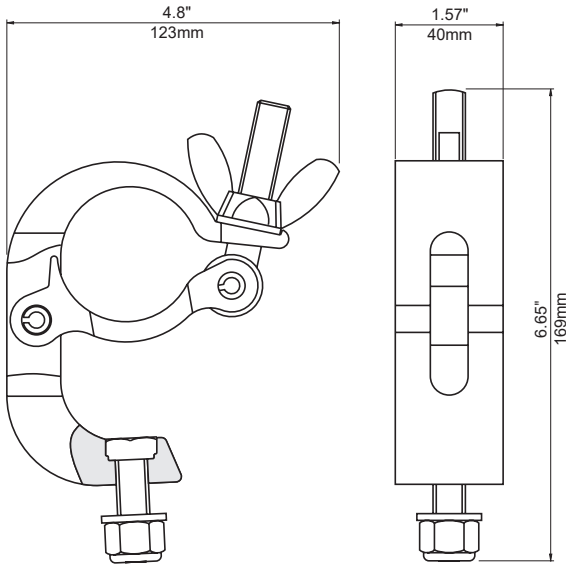

For use with
2" OD tubing

Exclusive MagicBolt
No hex key needed!
ASTM International
Grade 10.9

2" Half Couplers

PRBHCM10	M10-1.5 MagicBolt, Natural Finish	500 Kg S.W.L.	Unit Weight: 1.15 lb [0.52 kg]
PRBHCM10B	M10-1.5 MagicBolt, Black Anodised Finish		
PRBHC1/2	1/2"-13 MagicBolt Natural Finish		
PRBHC1/2B	1/2"-13 MagicBolt Black Anodised Finish		

2" Slim Half Couplers

PRBHCSL	3/8"-16 MagicBolt Natural Finish	300 Kg S.W.L.	Unit Weight: 0.75 lb [0.34 kg]
PRBHCSLB	3/8"-16 MagicBolt Black Anodised Finish		

For use with
2" OD tubing

Includes roll pin for
fixing at 90° angle.

For use with
2" OD tubing

2" Swivel Couplers

PRBSC	Swivel Coupler, Natural Finish	500 Kg S.W.L.	Unit Weight: 2.15 lb [0.98 kg]
PRBSCB	Swivel Coupler, Black Anodised Finish		

2" Slim Swivel Couplers

PRBSLSC	Slim Swivel Coupler, Natural Finish	300 Kg S.W.L.	Unit Weight: 1.5 lb [0.68 kg]
PRBSLSCB	Slim Swivel Coupler, Black Anodised Finish		

For use with
2" OD tubing

2" Snap Couplers

PRBSNC1/2	1/2"-13 Mounting Bolt Natural Finish	300 Kg S.W.L.	Unit Weight: 1.3 lb [0.59 kg]
PRBSNC1/2B	1/2"-13 Mounting Bolt Black Anodised Finish		

For use with
2" OD tubing