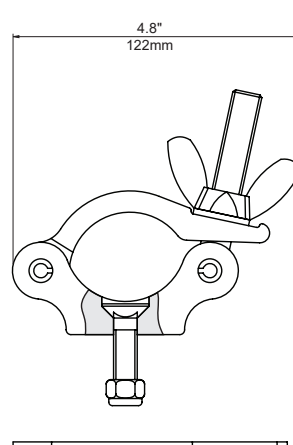

London
+44 (0)20.8574.9700

tmb
www.tmb.com

New York
+1 201.896.8600

Beijing
+86 10.8492.1587

Toronto
+1 519.538.0888

For use with
2" OD tubing

Exclusive MagicBolt
No hex key needed!
ASTM International
Grade 10.9

For use with
2" OD tubing

Exclusive MagicBolt
No hex key needed!
ASTM International
Grade 10.9

2" Half Couplers

PRBHCM10	M10-1.5 MagicBolt, Natural Finish	500 Kg S.W.L.	Unit Weight: 1.15 lb [0.52 kg]
PRBHCM10B	M10-1.5 MagicBolt, Black Anodised Finish		
PRBHC1/2	1/2"-13 MagicBolt Natural Finish		
PRBHC1/2B	1/2"-13 MagicBolt Black Anodised Finish		

2" Slim Half Couplers

PRBHCSL	3/8"-16 MagicBolt Natural Finish	300 Kg S.W.L.	Unit Weight: 0.75 lb [0.34 kg]
PRBHCSLB	3/8"-16 MagicBolt Black Anodised Finish		

For use with
2" OD tubing

Includes roll pin for
fixing at 90° angle.