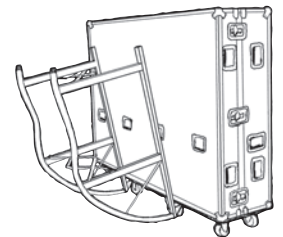

The Go-Anywhere, All-Purpose Stands for Sound and Lighting Consoles

- A real time-saver and back-saver.
- More stable, improved design.
- Can safely tilt and support consoles up to 1,760 lbs.
- Heavy-duty, lightweight aluminium construction.
- Easy to carry, collapsible design.

Fitted black skirt kit available separately

Specifications		
Capacity	1,760 lbs	800 kg
Unit Weight	29 lbs	13 kg
Shipping Weight	34 lbs	15.5 kg
Height	28.5"	724 mm
Length	48.875"	1,241 mm
Width	36"	914 mm