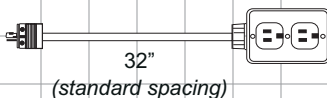

ProPendants® **UL** LISTED

- Provides a quick and convenient way to tap temporary power systems.
- Listed assemblies. Numerous standard & custom configurations available.
- 20amp and 30amp versions meet NEC codes.
- 3Ø versions are color coded for easy identification.
- Options include GFCI, flip covers & weather resistant versions.
- See back page to design your Listed ProPendant.

Listed Power Stringer & Power Pendant assemblies are sold as complete units and available only through select distributors.

© TMB
AC Power