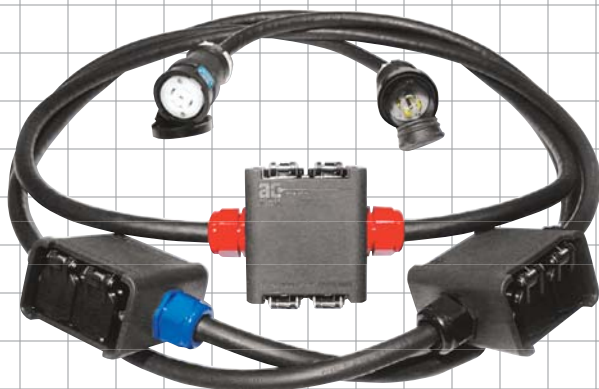

PORTABLE OUTLET BOX DEVICES

Portable Outlet Box

- Designed for the entertainment, event, facilities & construction industries.
- Extremely rugged non-conductive enclosure. Won't crack. Crush-proof.
- Molded from a unique thermoplastic polyester elastomer meeting all UL requirements for electrical enclosures.
- Much higher quality than typical rubber or plastic outlet boxes.
- Recessed receptacle protects outlets and flip covers from damage yet still allows flip covers to open 180° enabling the use of cube taps.
- Hex shaped opening prevents compatible strain relief from working loose.
- Compact all-black design is easy to conceal.
- Brass threaded inserts allow easy assembly and prevent damaged threads.
- 4 models to choose from:

POB	Standard Pass-Thru
POB-D	Standard Pendant
POBF	Fused Pass-Thru
POBF-D	Fused Pendant

* Fused models accept class CC midget fuses.

- Build your own portable outlet box device using a wide range of available receptacles, covers, strain reliefs and other accessories. Contact your TMB dealer for details. Pre-wired assemblies also available.

ProStringers® **UL** LISTED

- Perfect for distributing temporary power at any event or venue.
- Listed assemblies. Numerous standard & custom configurations available.
- 20amp and 30amp versions meet NEC codes. Now you can legally use a 30amp plug to feed any typical booth stringer.
- Options include GFCI, flip covers & weather resistant versions.
- Color coded strain relief for easy phase identification.
- See back page to design your Listed ProStringer.

ProPendants® **UL** LISTED

- Provides a quick and convenient way to tap temporary power systems.
- Listed assemblies. Numerous standard & custom configurations available.
- 20amp and 30amp versions meet NEC codes.
- 3Ø versions are color coded for easy identification.
- Options include GFCI, flip covers & weather resistant versions.
- See back page to design your Listed ProPendant.