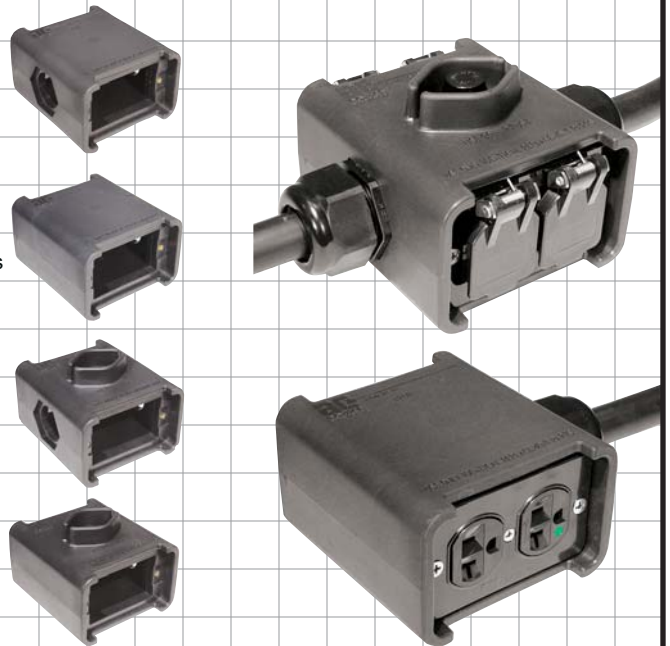

PORTABLE OUTLET BOX DEVICES

Portable Outlet Box

- Designed for the entertainment, event, facilities & construction industries.
- Extremely rugged non-conductive enclosure. Won't crack. Crush-proof.
- Molded from a unique thermoplastic polyester elastomer meeting all UL requirements for electrical enclosures.
- Much higher quality than typical rubber or plastic outlet boxes.
- Recessed receptacle protects outlets and flip covers from damage yet still allows flip covers to open 180° enabling the use of cube taps.
- Hex shaped opening prevents compatible strain relief from working loose.
- Compact all-black design is easy to conceal.
- Brass threaded inserts allow easy assembly and prevent damaged threads.
- 4 models to choose from:

POB	Standard Pass-Thru
POB-D	Standard Pendant
POBF	Fused Pass-Thru
POBF-D	Fused Pendant

* Fused models accept class CC midget fuses.

- Build your own portable outlet box device using a wide range of available receptacles, covers, strain reliefs and other accessories. Contact your TMB dealer for details. Pre-wired assemblies also available.

ProStringers® **UL** LISTED

- Perfect for distributing temporary power at any event or venue.
- Listed assemblies. Numerous standard & custom configurations available.
- 20amp and 30amp versions meet NEC codes. Now you can legally use a 30amp plug to feed any typical booth stringer.
- Options include GFCI, flip covers & weather resistant versions.
- Color coded strain relief for easy phase identification.
- See back page to design your Listed ProStringer.

ProPendants® **UL** LISTED

- Provides a quick and convenient way to tap temporary power systems.
- Listed assemblies. Numerous standard & custom configurations available.
- 20amp and 30amp versions meet NEC codes.
- 3Ø versions are color coded for easy identification.
- Options include GFCI, flip covers & weather resistant versions.
- See back page to design your Listed ProPendant.