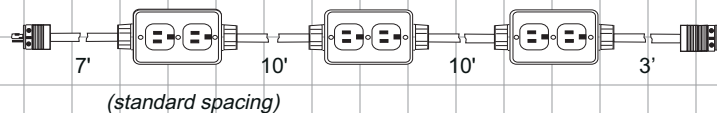

POB	Standard Pass-Thru
POB-D	Standard Pendant
POBF	Fused Pass-Thru
POBF-D	Fused Pendant

* Fused models accept class CC midget fuses.

- Build your own portable outlet box device using a wide range of available receptacles, covers, strain reliefs and other accessories. Contact your TMB dealer for details. Pre-wired assemblies also available.

ProStringers® **UL** LISTED

- Perfect for distributing temporary power at any event or venue.
- Listed assemblies. Numerous standard & custom configurations available.
- 20amp and 30amp versions meet NEC codes. Now you can legally use a 30amp plug to feed any typical booth stringer.
- Options include GFCI, flip covers & weather resistant versions.
- Color coded strain relief for easy phase identification.
- See back page to design your Listed ProStringer.