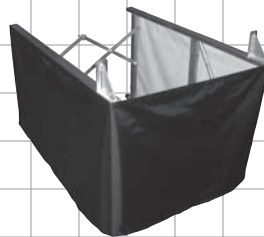

EZ-tilt

Console Stands

The Go-Anywhere, All-Purpose Stands for Sound and Lighting Consoles

- A real time-saver and back-saver.
- More stable, improved design.
- Can safely tilt and support consoles up to 1,760 lbs.
- Heavy-duty, lightweight aluminum construction.
- Easy to carry, collapsible design.

Fitted black skirt kit available separately

Specifications		
Capacity	1,760 lbs	800 kg
Weight	29 lbs	13 kg
Height	28.5"	724 mm
Length	48.875"	1,241 mm
Width	36"	914 mm

LITEZTILT-120409

LOS ANGELES

10643 Glenoaks Blvd.
Pacoima, CA 91331
USA