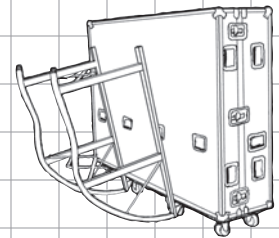

EZ-tilt

Console Stands

The Go-Anywhere, All-Purpose Stands for Sound and Lighting Consoles

- A real time-saver and back-saver.
- More stable, improved design.
- Can safely tilt and support consoles up to 1,760 lbs.
- Heavy-duty, lightweight aluminum construction.
- Easy to carry, collapsible design.

Fitted black skirt kit available separately

Specifications		
Capacity	1,760 lbs	800 kg
Weight	29 lbs	13 kg
Height	28.5"	724 mm
Length	48.875"	1,241 mm
Width	36"	914 mm

LITEZTILT-120409

LOS ANGELES

10643 Glenoaks Blvd.
Pacoima, CA 91331
USA