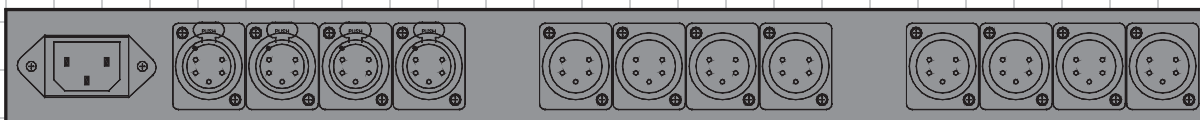

SAFETY BACKUP AND CONSOLE SWITCHING

- Acts as a safety backup to the main console.
- Records or creates up to 10 back-up looks from the main console in seconds. 2048 channels each
- Automatically or manually accesses any or all of the back-up in the event of a DMX failure.
- Instantly switches between any two DMX consoles with up to four outputs each, with no cable swapping.

DMX DATA BUFFERING

- Buffers DMX data for extended cable runs.

TESTING

- Performs all standard DMX test routines (Transmit Some, One, All, Auto Fade One, Auto Fade All channels).
- Displays DMX data as decimal, percentage or hex values.
- Transparently reads and diagnoses DMX data packets; even during a show.
- Tests cables through the entire system, including through opto-splitters.
- Tests multiple moving fixtures at any starting address in any DMX universe using editable fixture libraries.
- The DDL has nearly 200 moving fixtures in the PC Downloader fixture libraries.

OPTO-ISOLATION

- Incorporates opto-isolation on input and output groups to prevent ground loops and static problems.

USER INTERFACE

- 7 button keypad interface.
- Front panel power and console select switches.
- Backlit 16x2 character LCD.
- Easy to see front panel LEDs display the user configuration and data status at a glance.
- Switch selectable 115V/60HZ or 230V/50HZ operation.
- User configurations and data memory are retained for over 5 years by an internal lithium battery.