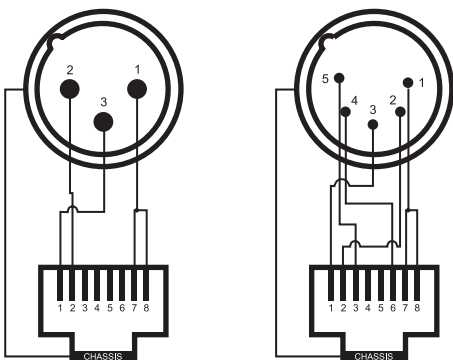

## XLR to RJ45 The Easy Way!

- Male or female 3-pin or 5-pin XLR to RJ45.
- Rugged molded housing with non-slip polymer finger grips.
- Plug directly into any DMX-controlled fixture with standard CAT5 cable for quick and easy installations.
- Many other useful applications.

| Part Number | Description              |
|-------------|--------------------------|
| CPOXLRJ453M | RJ45 to Male 3-Pin XLR   |
| CPOXLRJ453F | RJ45 to Female 3-Pin XLR |
| CPOXLRJ455M | RJ45 to Male 5-Pin XLR   |
| CPOXLRJ455F | RJ45 to Female 5-Pin XLR |

| Connector | Pin |   |     |     |     |     |   |   | Chassis |
|-----------|-----|---|-----|-----|-----|-----|---|---|---------|
|           | 1   | 2 | 3   | 4   | 5   | 6   | 7 | 8 |         |
| RJ45      | 1   | 2 | 3   | 4   | 5   | 6   | 7 | 8 | Chassis |
| 5-Pin XLR | 3   | 2 | 5   | N/C | N/C | 4   | 1 | 1 | Chassis |
| 3-Pin XLR | 3   | 2 | N/C | N/C | N/C | N/C | 1 | 1 | Chassis |