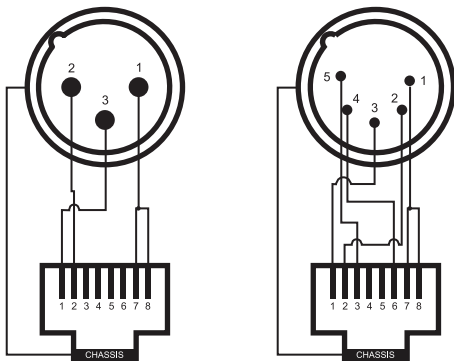

XLR to RJ45 The Easy Way!

- Male or female 3-pin or 5-pin XLR to RJ45.
- Rugged molded housing with non-slip polymer finger grips.
- Plug directly into any DMX-controlled fixture with standard CAT5 cable for quick and easy installations.
- Many other useful applications.

Part Number	Description
CPOXLRJ453M	RJ45 to Male 3-Pin XLR
CPOXLRJ453F	RJ45 to Female 3-Pin XLR
CPOXLRJ455M	RJ45 to Male 5-Pin XLR
CPOXLRJ455F	RJ45 to Female 5-Pin XLR

Connector	Pin								
RJ45	1	2	3	4	5	6	7	8	Chassis
5-Pin XLR	3	2	5	N/C	N/C	4	1	1	Chassis
3-Pin XLR	3	2	N/C	N/C	N/C	N/C	1	1	Chassis